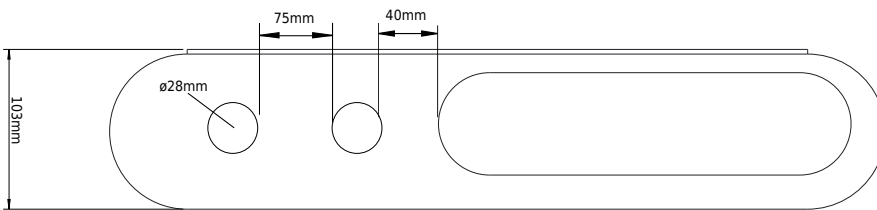

## CB 100 - Soap and towel holder

SKU: 40040189

**Colour:** Chrome  
**Size:** 2.3cm / 28cm / 10.3cm  
**Weight:** 0.4kg netto

**CB 100 - Soap and towel holder details:**