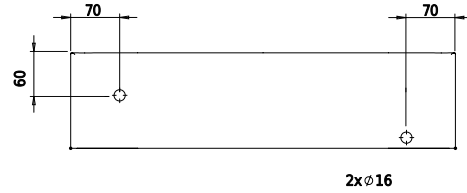

Colour:

Size:

13.5cm / 55cm / 31cm

Weight:

9.5kg netto

Yuno LR 55 Chroma details: