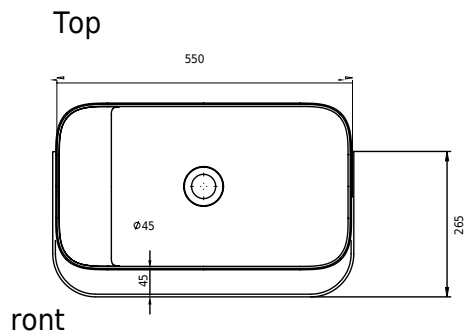

Yuno Rail 55 Chroma

SKU: 40010374

Colour:

Size:

30cm / 55cm / 31cm

Weight:

16kg netto

Yuno Rail 55 Chroma details: