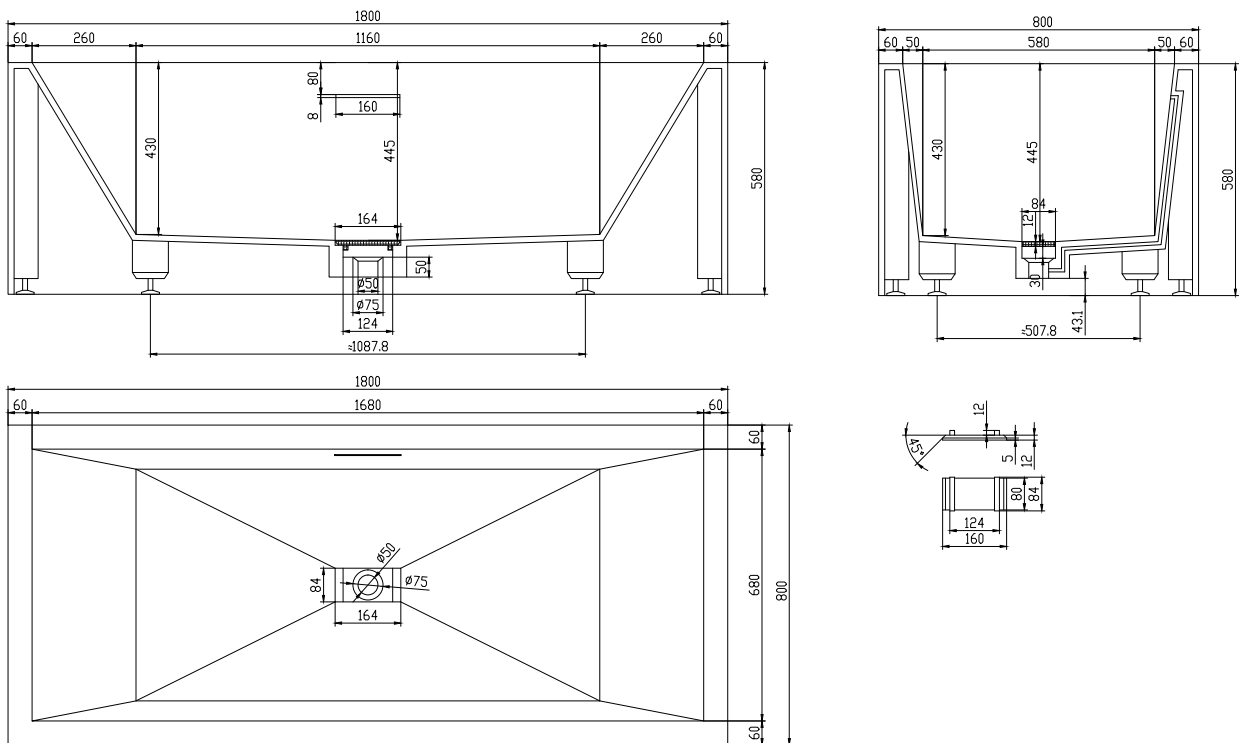

Fredensborg bathtub

SKU: 40030012

Colour:

Litre:

290 overflow

Size:

58cm / 180cm / 80cm

Weight:

195kg netto

Fredensborg bathtub details: