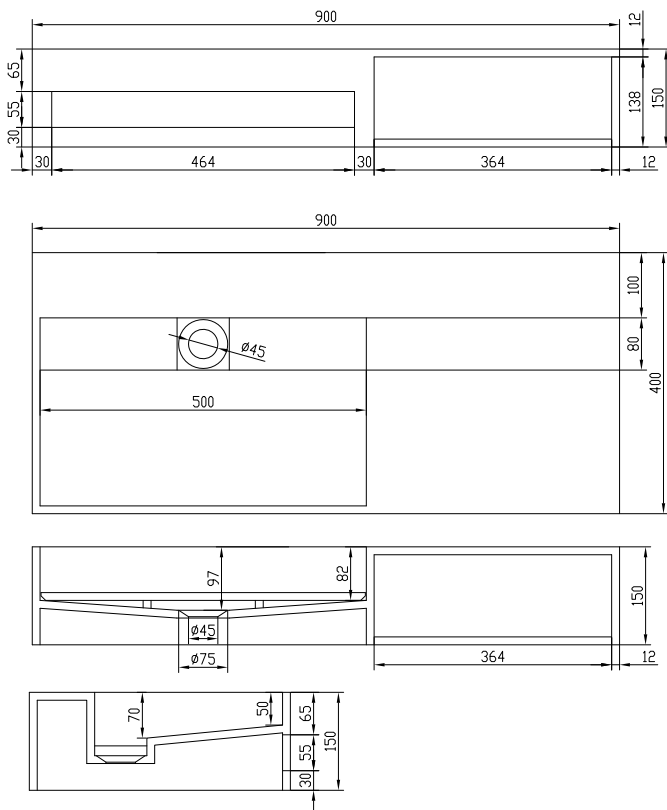

Sandfjord 90 left basin

SKU: 40010082

Colour:

Matte white

Size:

15cm / 90cm / 40cm

Weight:

28kg netto

Sandfjord 90 left basin details: