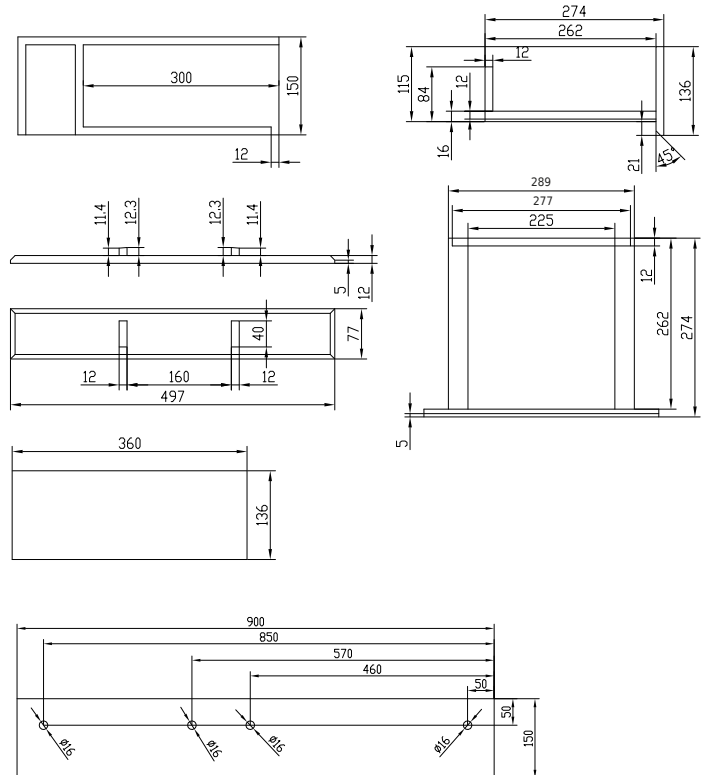

Sandfjord 90 left basin

SKU: 40010082

Colour:

Matte white

Size:

15cm / 90cm / 40cm

Weight:

28kg netto

Sandfjord 90 left basin details: