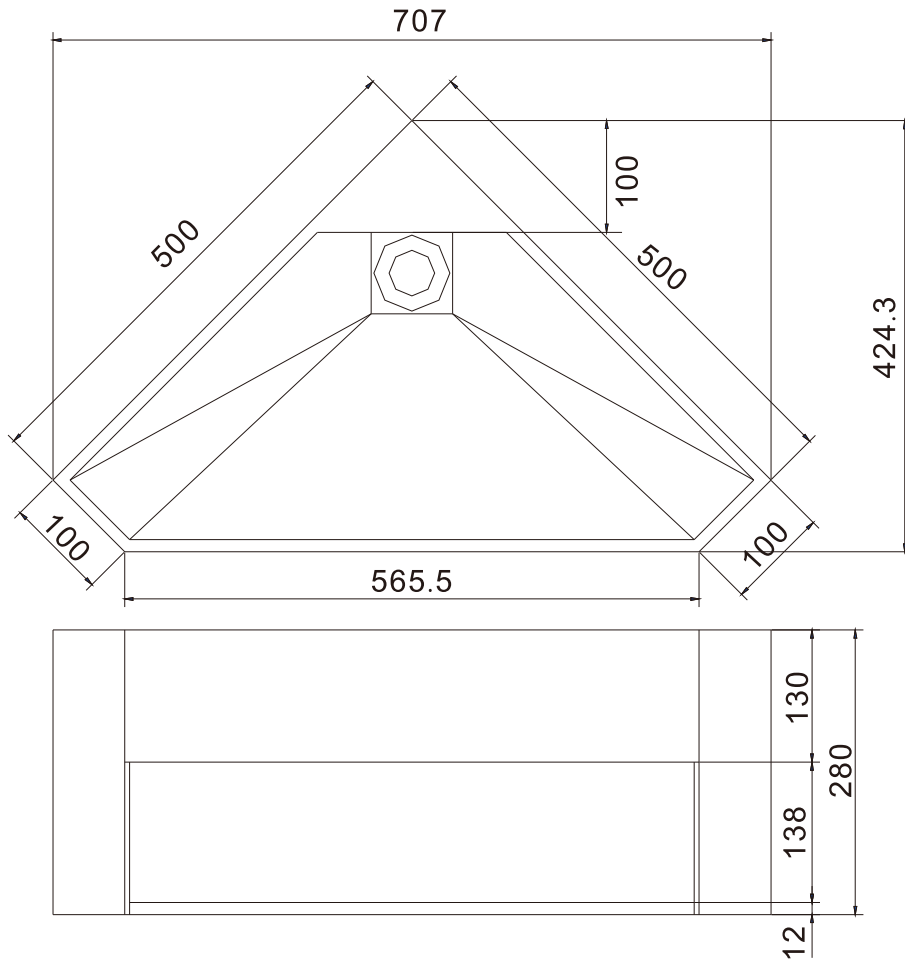

Stavanger basin

SKU: 40010090

Colour: Matte white
Size: 28cm / 50cm / 50cm
Weight: 18kg netto

Stavanger basin details: