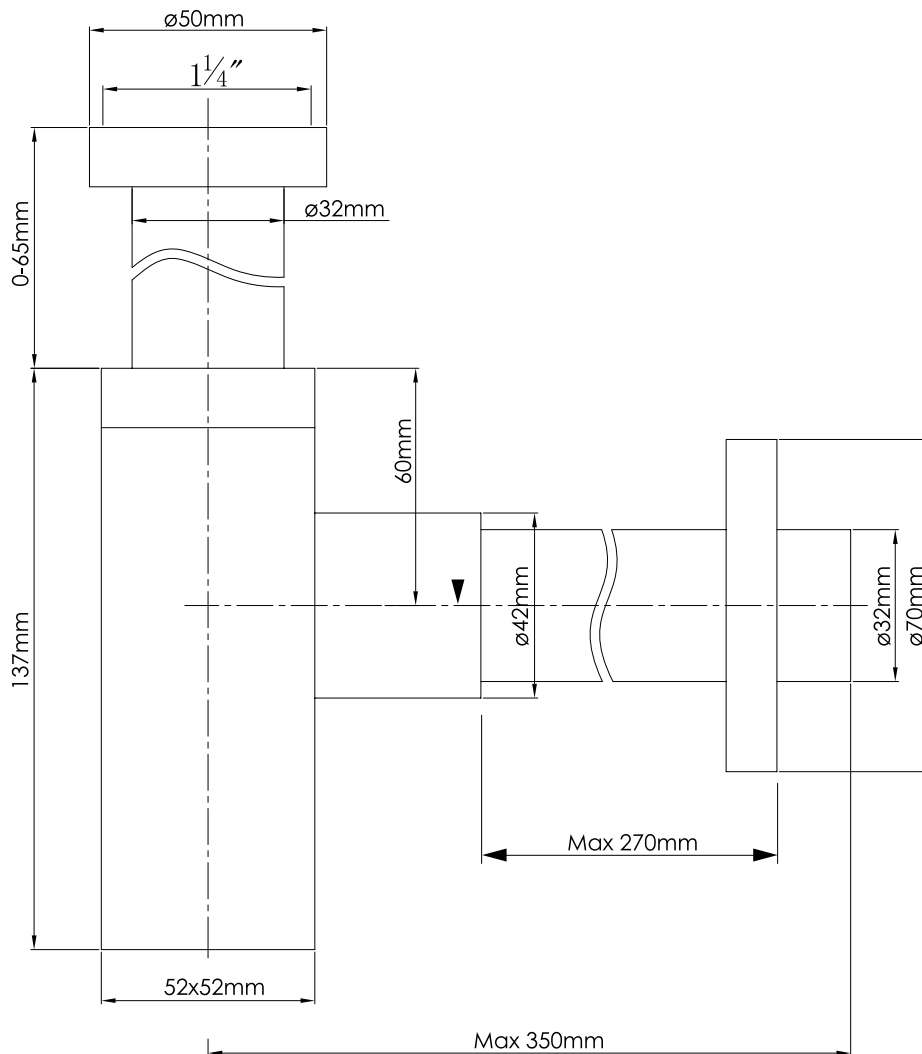

Trap rectangular chrome - small

SKU: 40040025

Colour:

Chrome

Size:

cm / cm / cm

Weight:

1.1kg netto

Trap rectangular chrome - small details: