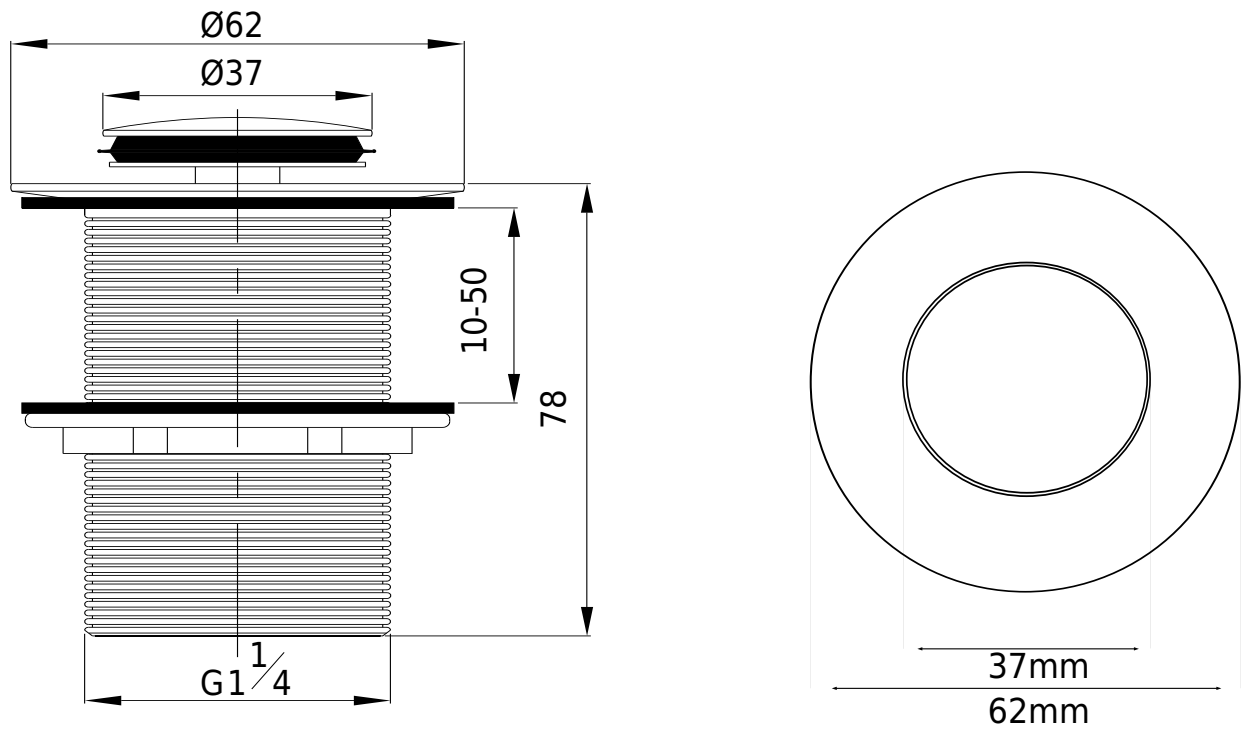

Copenhagen Bath

Bækkeskovvej
DK-2665 Vallensbæk Strand
CVR: DK32648622
Telefon: (+45) 3696 0747
contact@copenhagenbath.com
www.copenhagenbath.com

Waste Push-open, integrated

SKU: 40040029

Colour: Chrome
Size: 8cm / 6.5cm / 6.5cm
Weight: 0.3kg netto

Waste Push-open, integrated details: