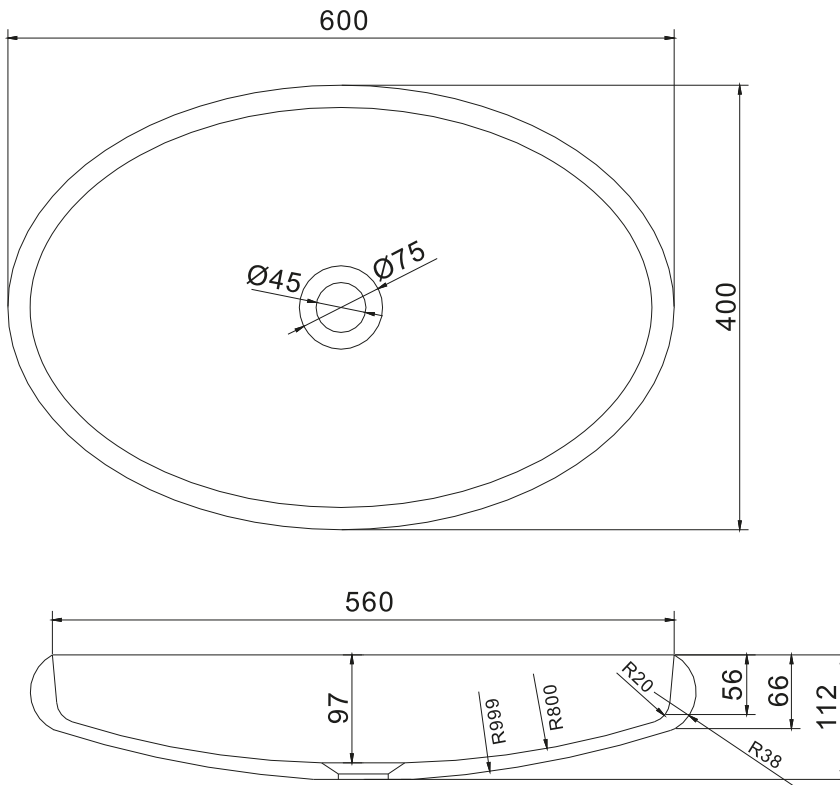

Rosenborg oval basin

SKU: 40010099

$\text{Ø}65$ mm hole for countertop

Colour: Matte white
Size: 11.2cm / 60cm / 40cm
Weight: 7kg netto

Rosenborg oval basin details: