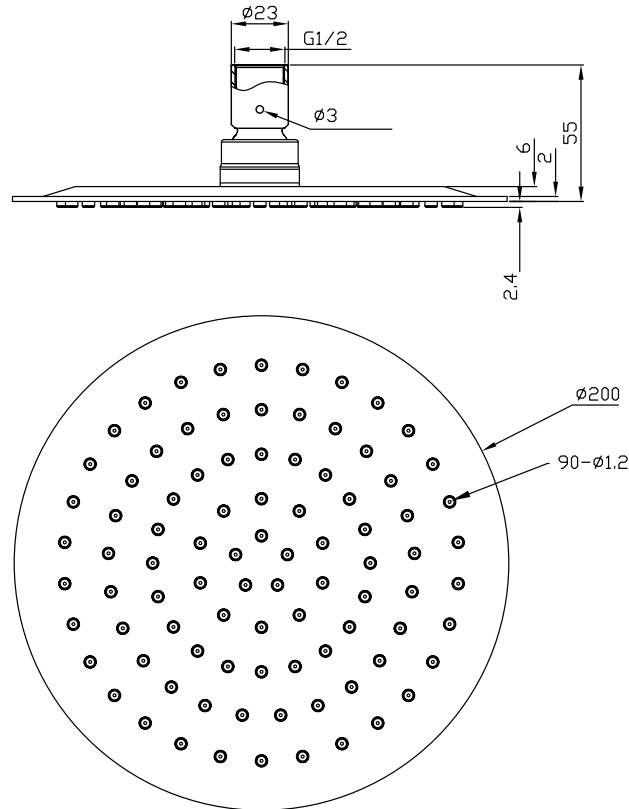

Shower head round 20

SKU: 60060000

Colour: Polished steel
Size: 5cm / 20cm / 20cm
Weight: 0.7kg netto

Shower head round 20 details: