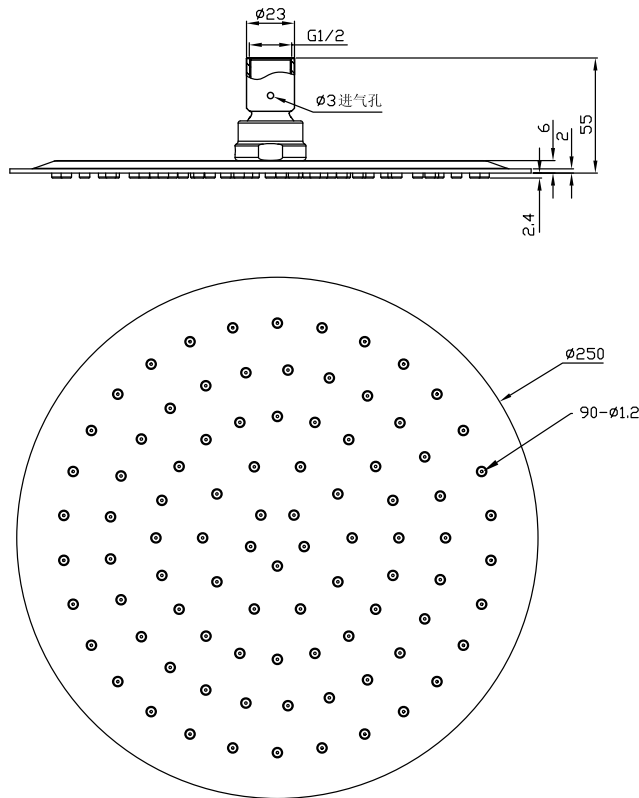

# Shower head round 25

SKU: 60060001

**Colour:** Polished steel  
**Size:** 5cm / 25cm / 25cm  
**Weight:** 1kg netto

**Shower head round 25 details:**