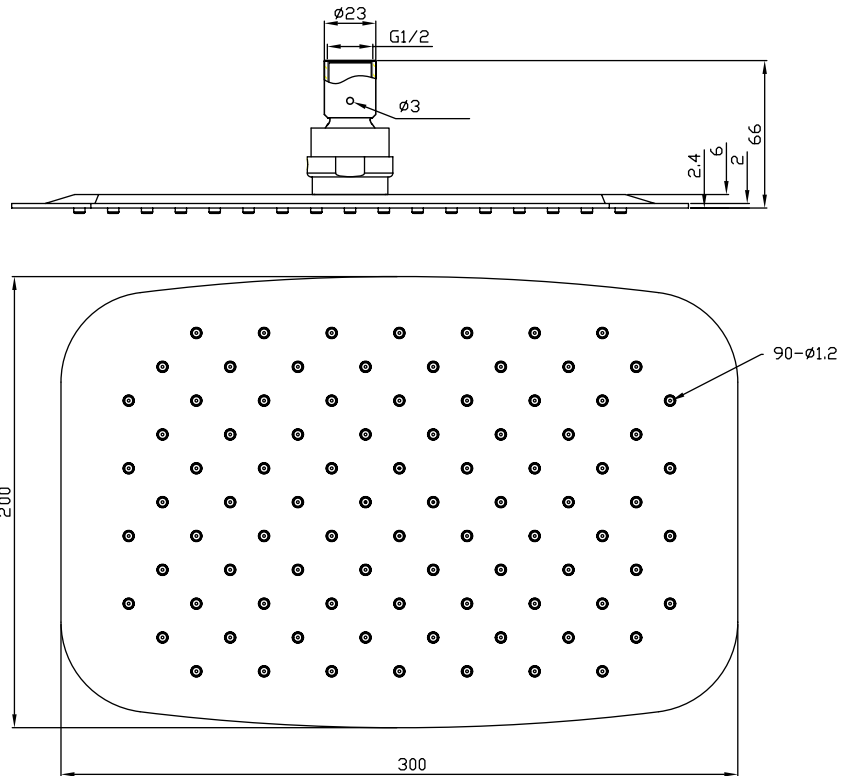

## Shower head oval 30/20

SKU: 60060008

**Colour:** Polished steel  
**Size:** 6cm / 30cm / 20cm  
**Weight:** 1.1kg netto

**Shower head oval 30/20 details:**