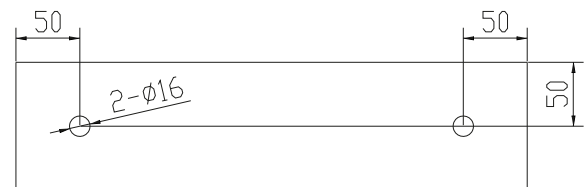

## Christiansfeld 40 basin

SKU: 40010122

**Colour:** Matte white  
**Size:** 10cm / 40cm / 40cm  
**Weight:** 8.02kg netto

**Christiansfeld 40 basin details:**