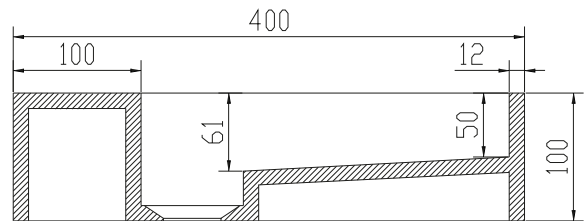

## Christiansfeld 40 basin

SKU: 40010122

**Colour:** Matte white  
**Size:** 10cm / 40cm / 40cm  
**Weight:** 8.02kg netto

**Christiansfeld 40 basin details:**