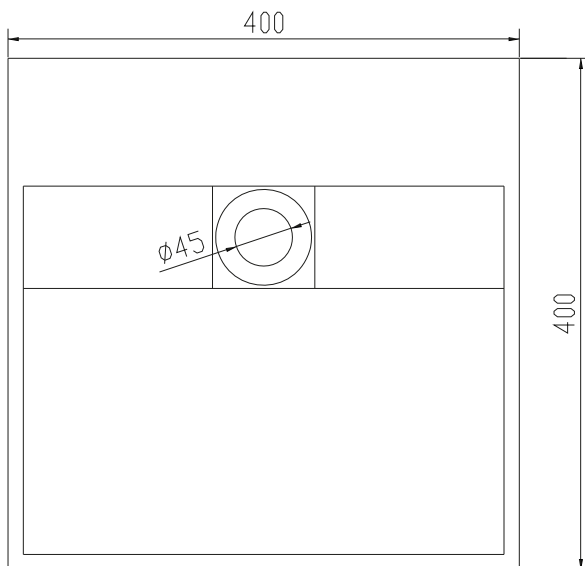

## Christiansfeld 40 basin

SKU: 40010122

**Colour:** Matte white  
**Size:** 10cm / 40cm / 40cm  
**Weight:** 8.02kg netto

**Christiansfeld 40 basin details:**