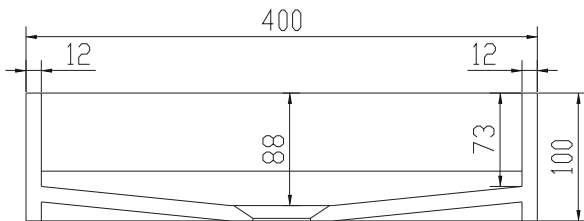

## Christiansfeld 40 basin

SKU: 40010122

**Colour:** Matte white  
**Size:** 10cm / 40cm / 40cm  
**Weight:** 8.02kg netto

**Christiansfeld 40 basin details:**