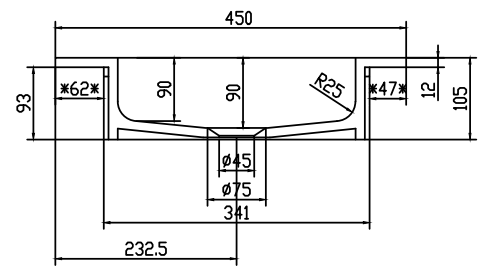

Romsø 100 centred wash basin

SKU: 30040041

Colour: Matte white
Size: 10.5cm / 100cm / 45cm
Weight: 13.5kg netto

Romsø 100 centred wash basin details: