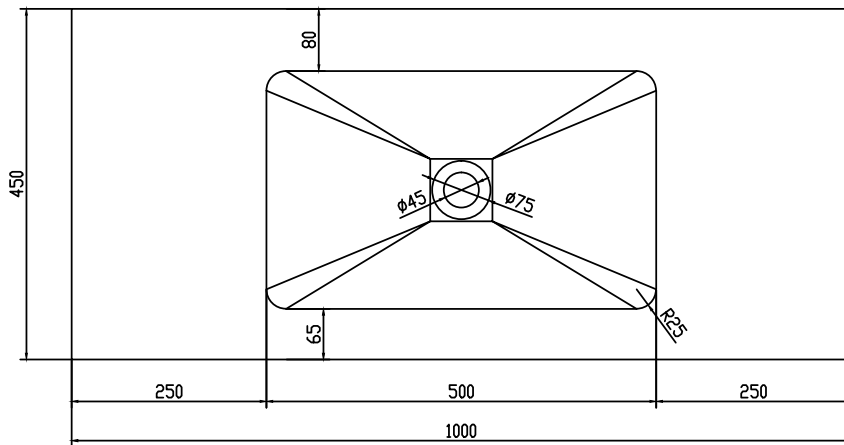

Romsø 100 centred wash basin

SKU: 30040041

Colour: Matte white
Size: 10.5cm / 100cm / 45cm
Weight: 13.5kg netto

Romsø 100 centred wash basin details: