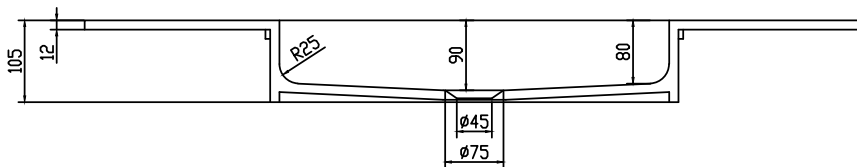

Romsø 100 centred wash basin

SKU: 30040041

Colour: Matte white
Size: 10.5cm / 100cm / 45cm
Weight: 13.5kg netto

Romsø 100 centred wash basin details: