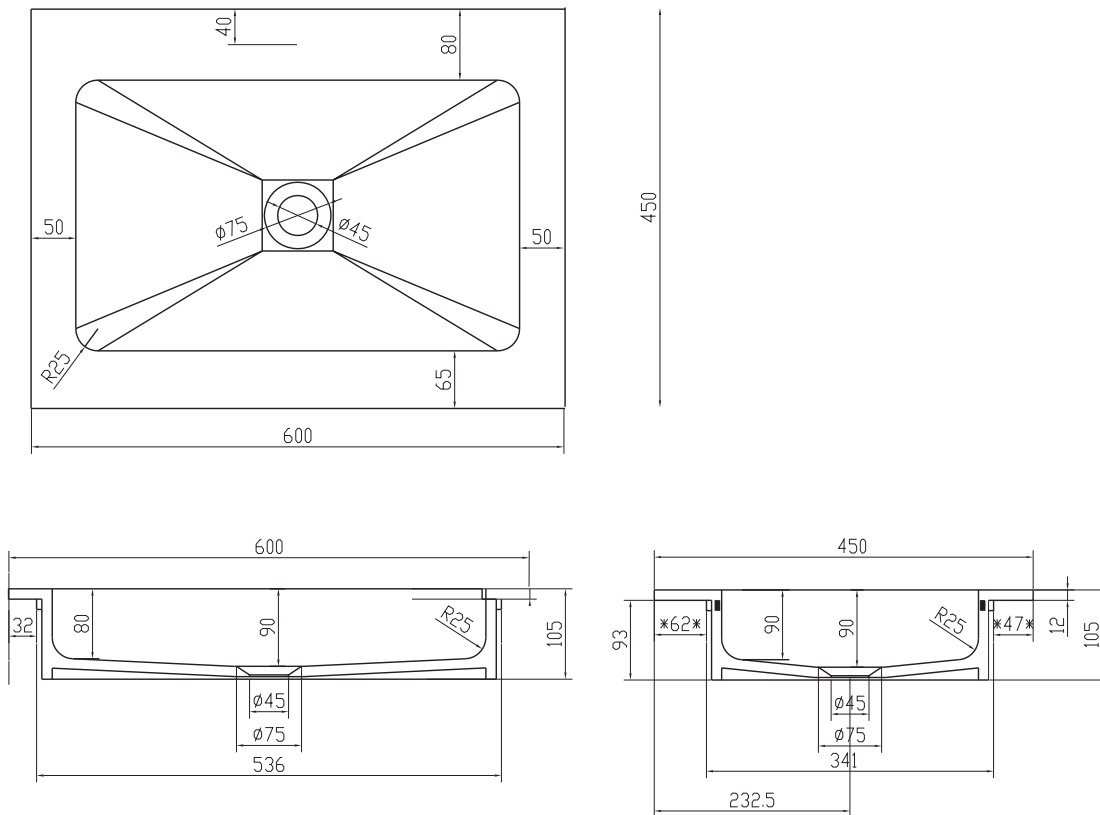

## Romsø 60 centred wash basin

SKU: 30040059

**Colour:** Matte white  
**Size:** 10.5cm / 60cm / 45cm  
**Weight:** 8.5kg netto

**Romsø 60 centred wash basin details:**