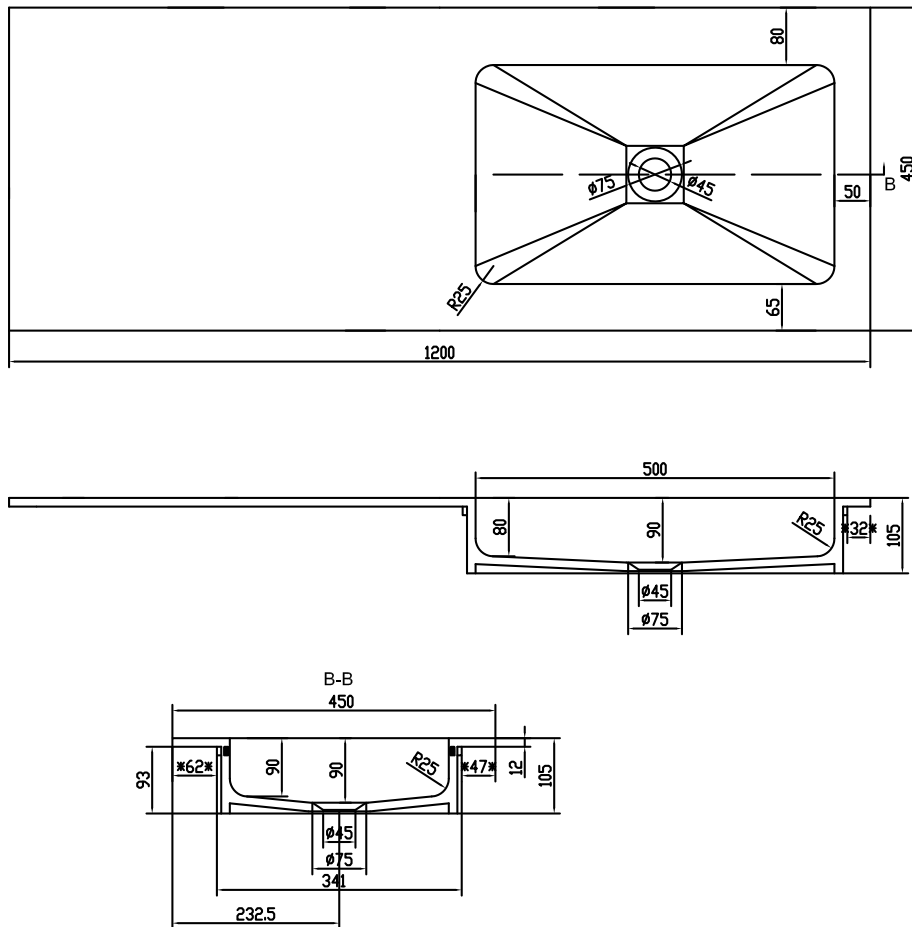

Romsø 120 right wash basin

SKU: 30040062

Colour: Matte white
Size: 10.5cm / 120cm / 45cm
Weight: 18kg netto

Romsø 120 right wash basin details: