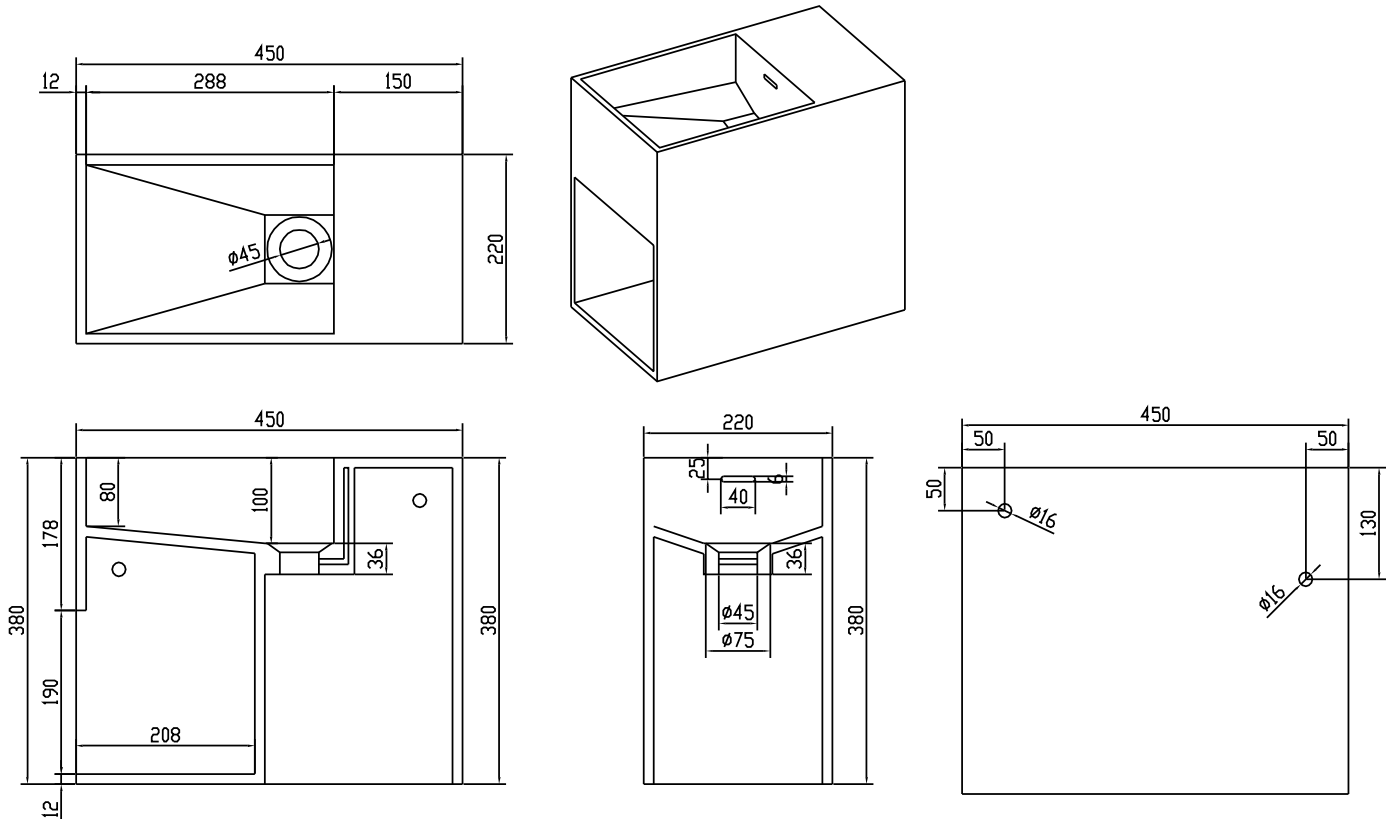

Nyland basin

SKU: 40010152

Colour:

Matte white

Size:

38cm / 45cm / 22cm

Weight:

16.2kg netto

Nyland basin details: