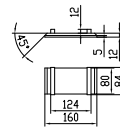

Fredensborg large bathtub

SKU: 40030020

Colour: Matte white
Litre: 380 overflow
Size: 58cm / 200cm / 100cm
Weight: 250kg netto

Fredensborg large bathtub details: