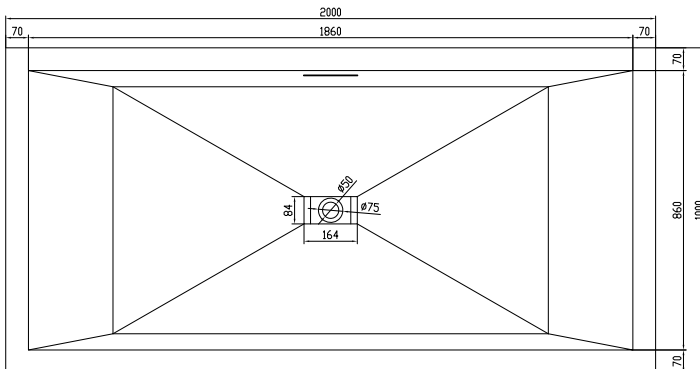

Fredensborg large bathtub

SKU: 40030020

Colour: Matte white
Litre: 380 overflow
Size: 58cm / 200cm / 100cm
Weight: 250kg netto

Fredensborg large bathtub details: