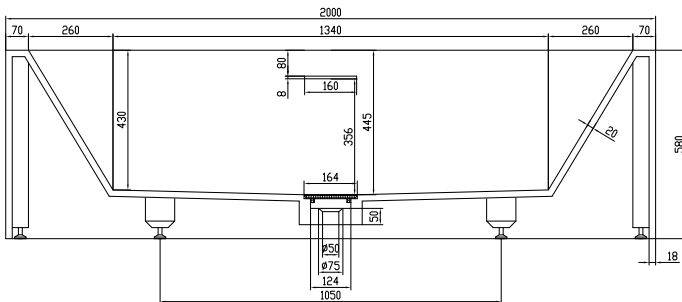

Fredensborg large bathtub

SKU: 40030020

Colour: Matte white
Litre: 380 overflow
Size: 58cm / 200cm / 100cm
Weight: 250kg netto

Fredensborg large bathtub details: