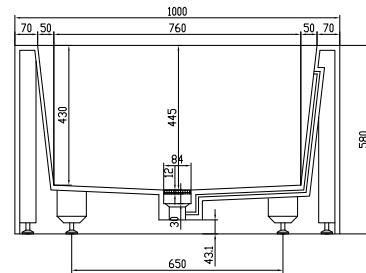

Fredensborg large bathtub

SKU: 40030020

Colour: Matte white
Litre: 380 overflow
Size: 58cm / 200cm / 100cm
Weight: 250kg netto

Fredensborg large bathtub details: