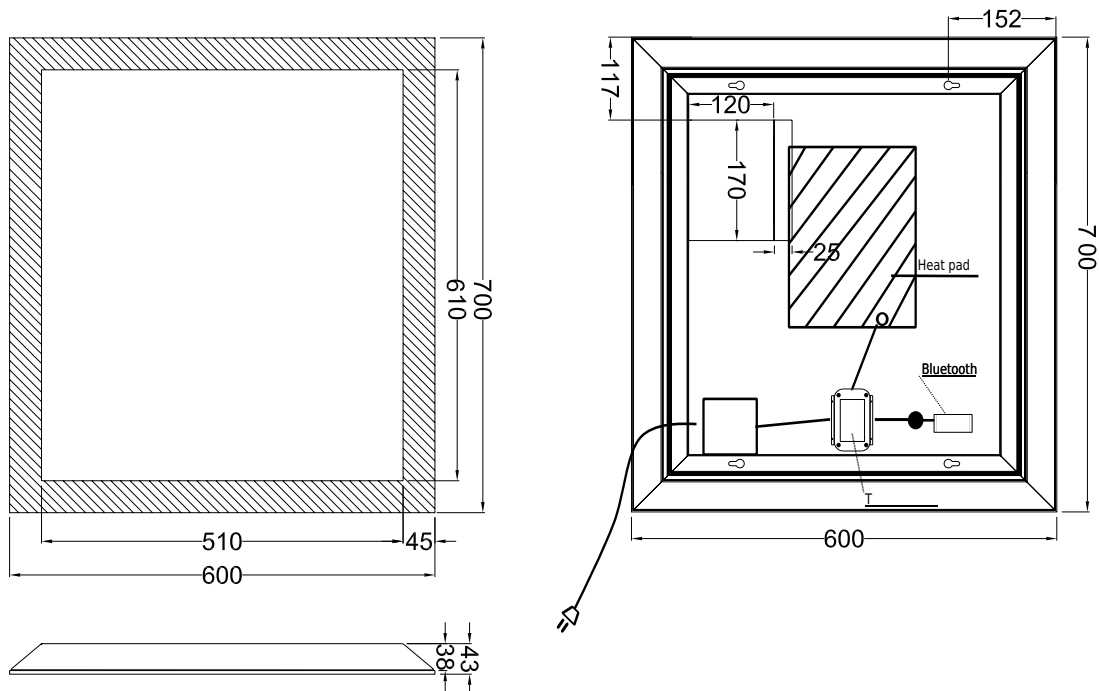

Larvik 60 Sound mirror

SKU: 30020214

Colour: Aluminium/glass
Size: 70cm / 60cm / 4.3cm
Weight: 7.5kg netto

Larvik 60 Sound mirror details: