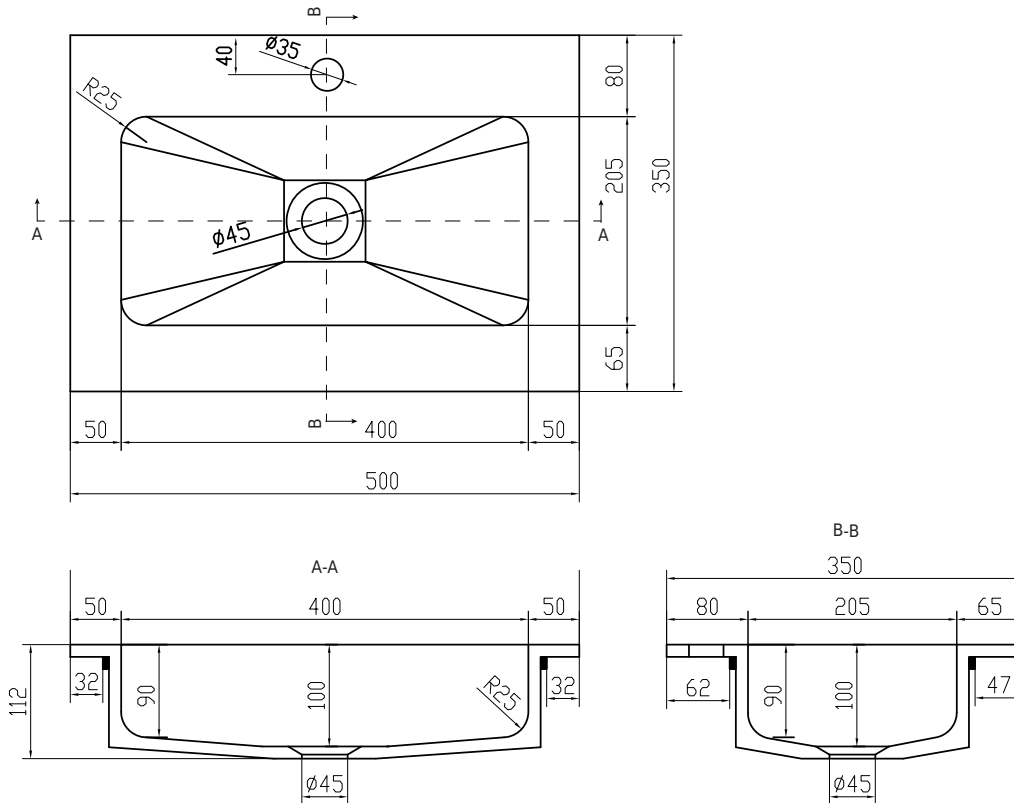

## Romsø 50/35 centred wash basin

SKU: 30040068

**Colour:** Matte white  
**Size:** 10.5cm / 50cm / 35cm  
**Weight:** 5.5kg netto

**Romsø 50/35 centred wash basin details:**