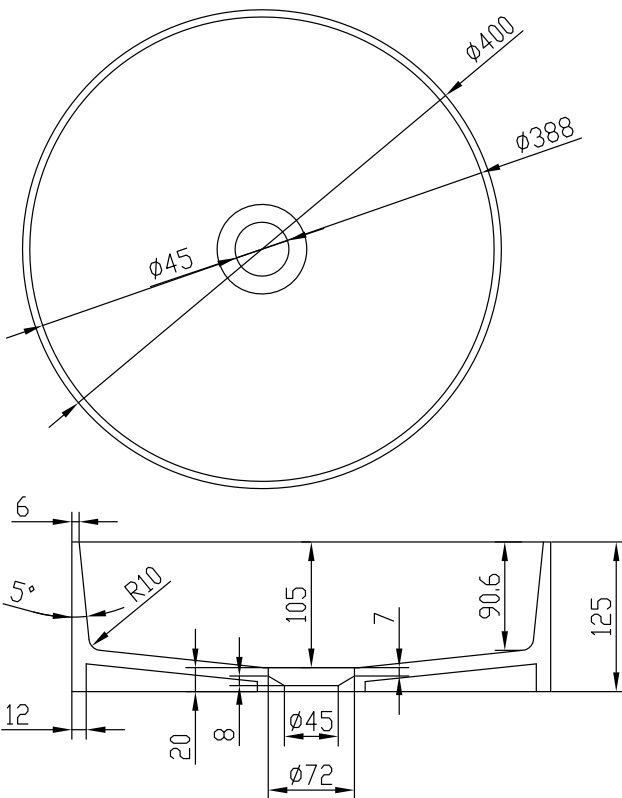

Stockholm round basin

SKU: 40010171

Colour: Matte white
Size: 12.5cm / 40cm / 40cm
Weight: 5.9kg netto

Stockholm round basin details: