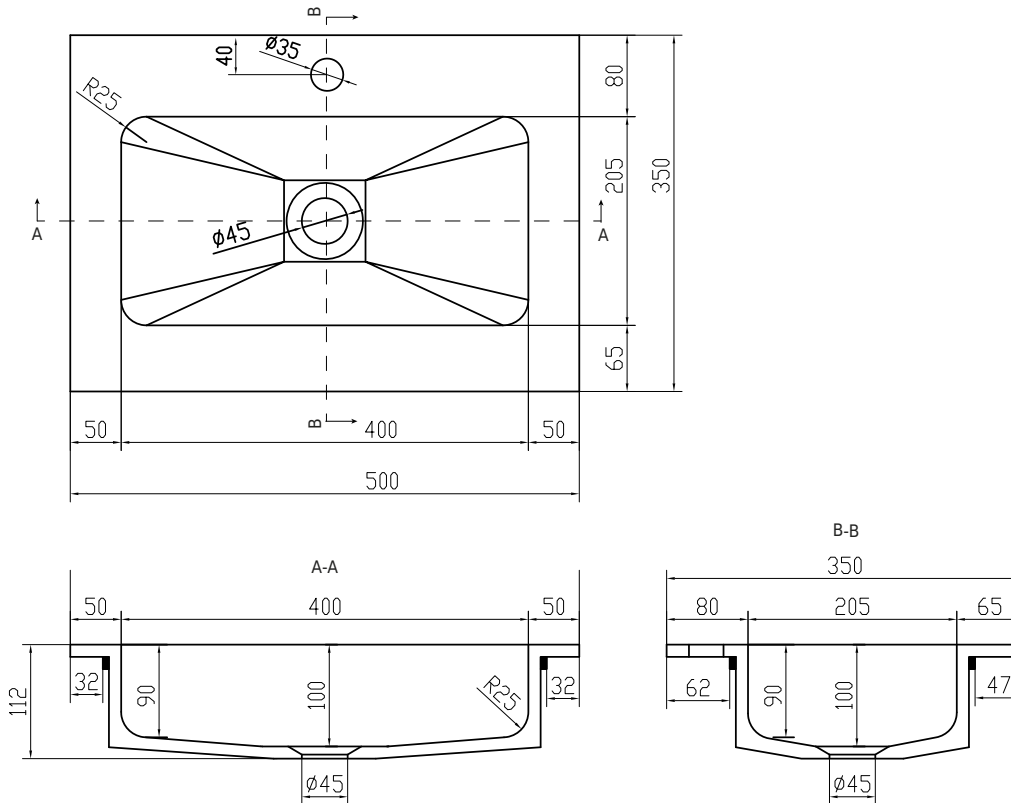

## Romsø 50/35 Waschbecken zentriert

SKU: 30040068

<b>Farbe:</b>	Matte white
<b>Größe:</b>	10.5cm / 50cm / 35cm
<b>Gewicht:</b>	5.5kg netto

### Romsø 50/35 Waschbecken zentriert Details:

Romsø countertop in 12mm Acovi solid surface. Basin with rounded corners and visible waste. Can be used on Malmö 50/35 cabinet. Waste is not included.