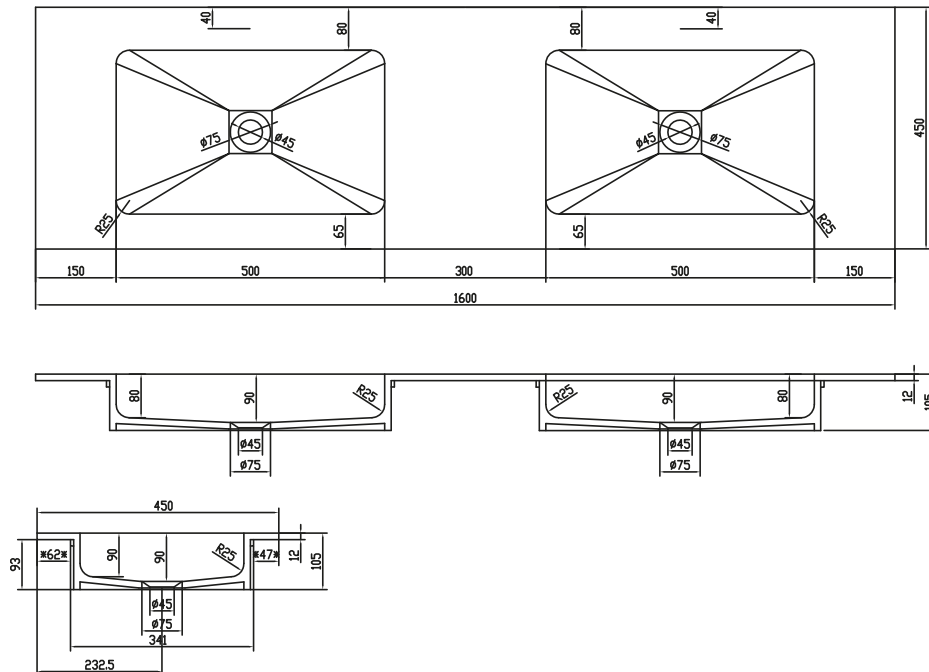

Romsø 160 doppel Waschbecken

SKU: 30040069

Farbe:	Matte white
Größe:	10.5cm / 160cm / 45cm
Gewicht:	27kg netto

Romsø 160 doppel Waschbecken Details:

Romsø countertop in 12mm Acovi solid surface. Basin with rounded corners and visible waste. Can be used on 2 x Malmö 80 cabinets. Can also be ordered with single basin left or right. Waste is not included.