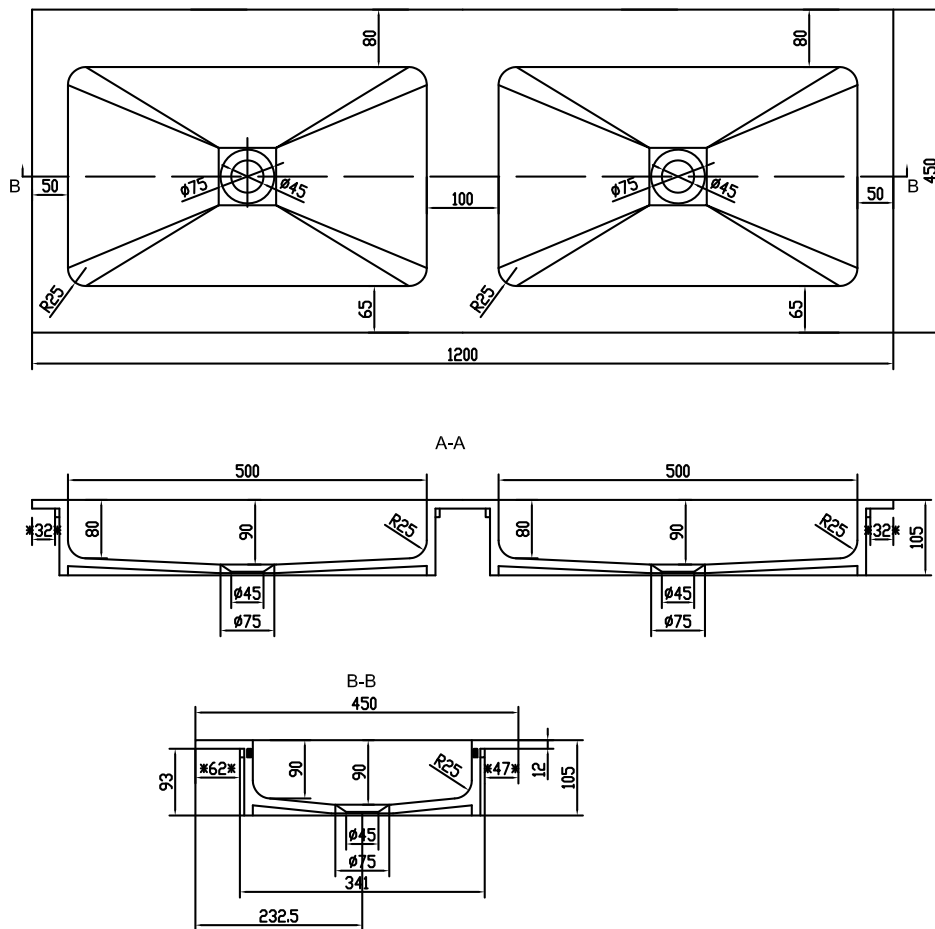

Romsø 120 doppel Waschbecken

SKU: 30040070

Farbe: Matte white
Größe: 10.5cm / 120cm / 45cm
Gewicht: 19.12kg netto

Romsø 120 doppel Waschbecken Details:

Romsø countertop in 12mm Acovi solid surface. Basin with rounded corners and visible waste. Can be used on 2 x Malmö 60 cabinets. Can also be ordered with single basin left or right. Waste is not included.