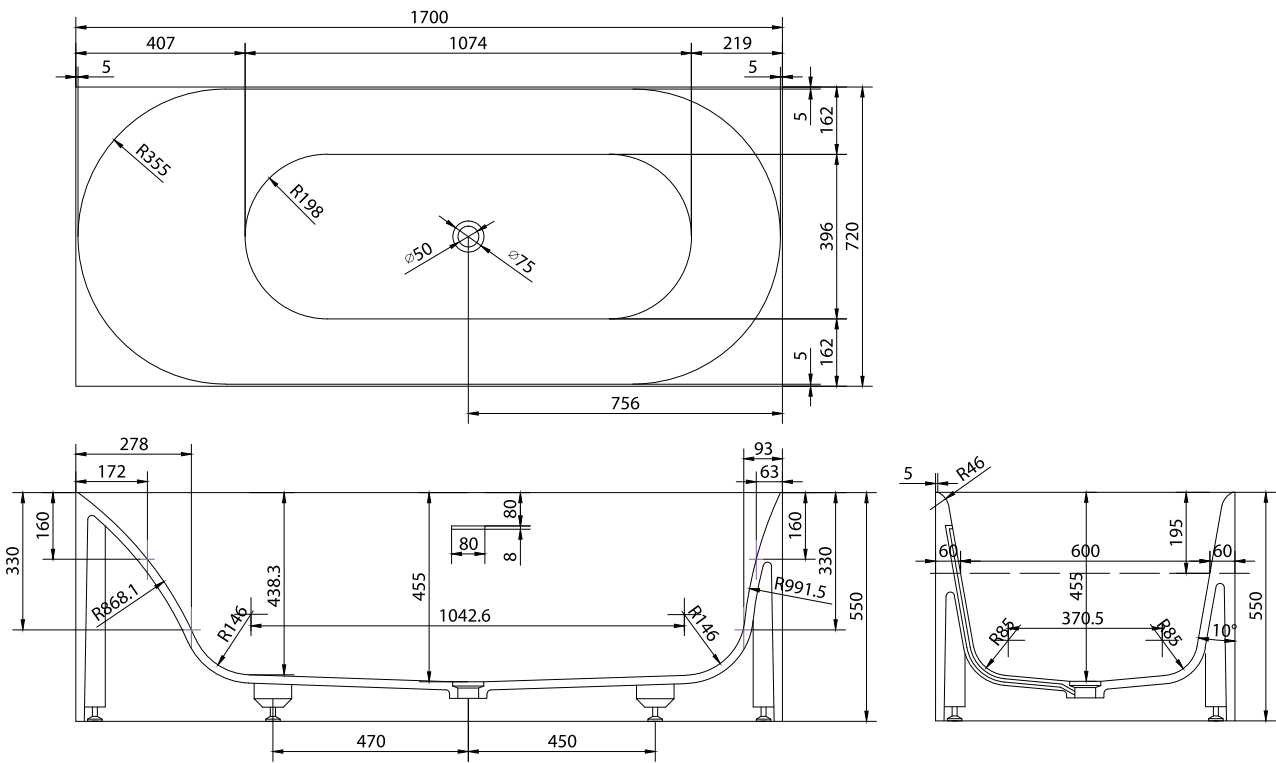

SQ1 bathtub

10 year
guarantee
Acovi®

timeless
danish
design

made
to
measure

SQ1 bathtub

SPECIFICATIONS

SKU:	40030034
EAN13:	5700400300346
Colour:	Matte white
Litre:	260 overflow
Size product:	55cm / 170cm / 72cm net
Weight product:	192kg net
Size packaging:	70cm / 180cm / 81cm brutto
Weight packaging:	232kg brutto
Material:	Acovi® Solid Surface

10 year guarantee on Acovi® products against internal breakage and on colour fastness.

Bathtub is inclusive waste, trap and 80cm drain hose.

Bathtub has an overflow.

The trap has a drain of 3,8 cm

10 year
guarantee
Acovi®

timeless
danish
design

made
to
measure