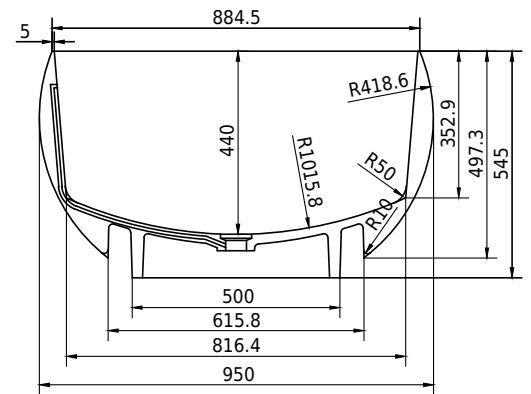

Rosenborg bathtub

10 year
guarantee
Acovi®

timeless
danish
design

made
to
measure

Rosenborg bathtub

SPECIFICATIONS

SKU:	40030035
EAN13:	5700400300353
Colour:	Matte white
Litre:	340 overflow
Size product:	55cm / 170cm / 95cm netto
Weight product:	185kg netto
Size packaging:	71cm / 179cm / 104cm brutto
Weight packaging:	215kg brutto
Material:	Acovi® Solid Surface

10 year guarantee on Acovi® products against internal breakage and for colour fastness.

Bathtub is inclusive waste, trap and 80cm drain hose.

Bathtub has an overflow.

The trap has a drain of 3,8 cm

10 year
guarantee
Acovi®