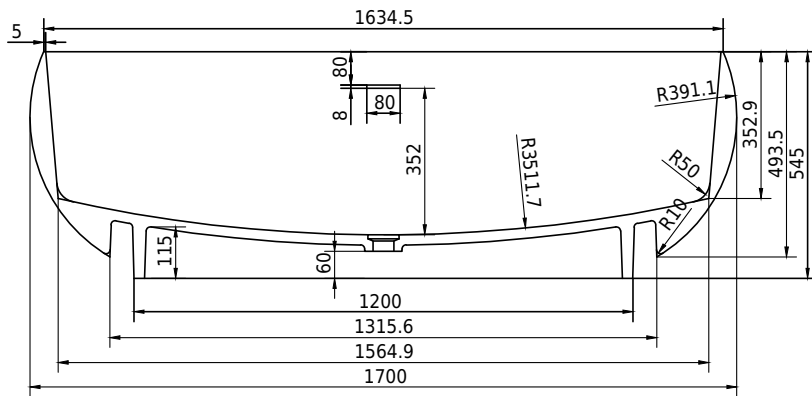

Rosenborg bathtub

10 year
guarantee
Acovi®

timeless
danish
design

made
to
measure

Rosenborg bathtub

SPECIFICATIONS

SKU:	40030035
EAN13:	5700400300353
Colour:	Matte white
Litre:	340 overflow
Size product:	55cm / 170cm / 95cm netto
Weight product:	185kg netto
Size packaging:	71cm / 179cm / 104cm brutto
Weight packaging:	215kg brutto
Material:	Acovi® Solid Surface

10 year guarantee on Acovi® products against internal breakage and for colour fastness.

Bathtub is inclusive waste, trap and 80cm drain hose.

Bathtub has an overflow.

The trap has a drain of 3,8 cm

10 year
guarantee
Acovi®