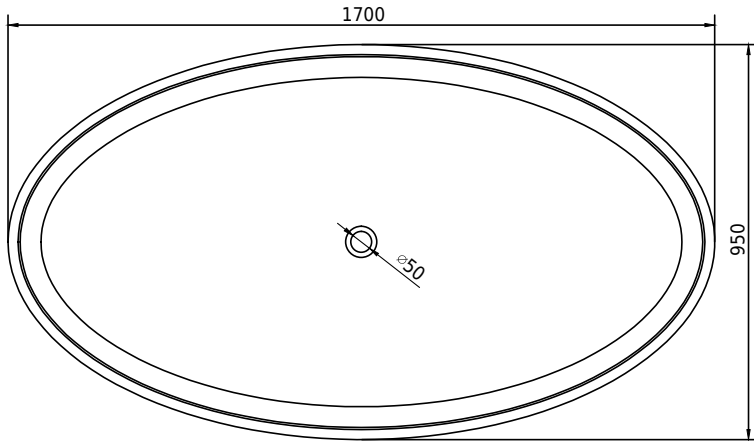

Rosenborg bathtub

10 year
guarantee
Acovi®

timeless
danish
design

made
to
measure

Rosenborg bathtub

SPECIFICATIONS

SKU:	40030035
EAN13:	5700400300353
Colour:	Matte white
Litre:	340 overflow
Size product:	55cm / 170cm / 95cm netto
Weight product:	185kg netto
Size packaging:	71cm / 179cm / 104cm brutto
Weight packaging:	215kg brutto
Material:	Acovi® Solid Surface