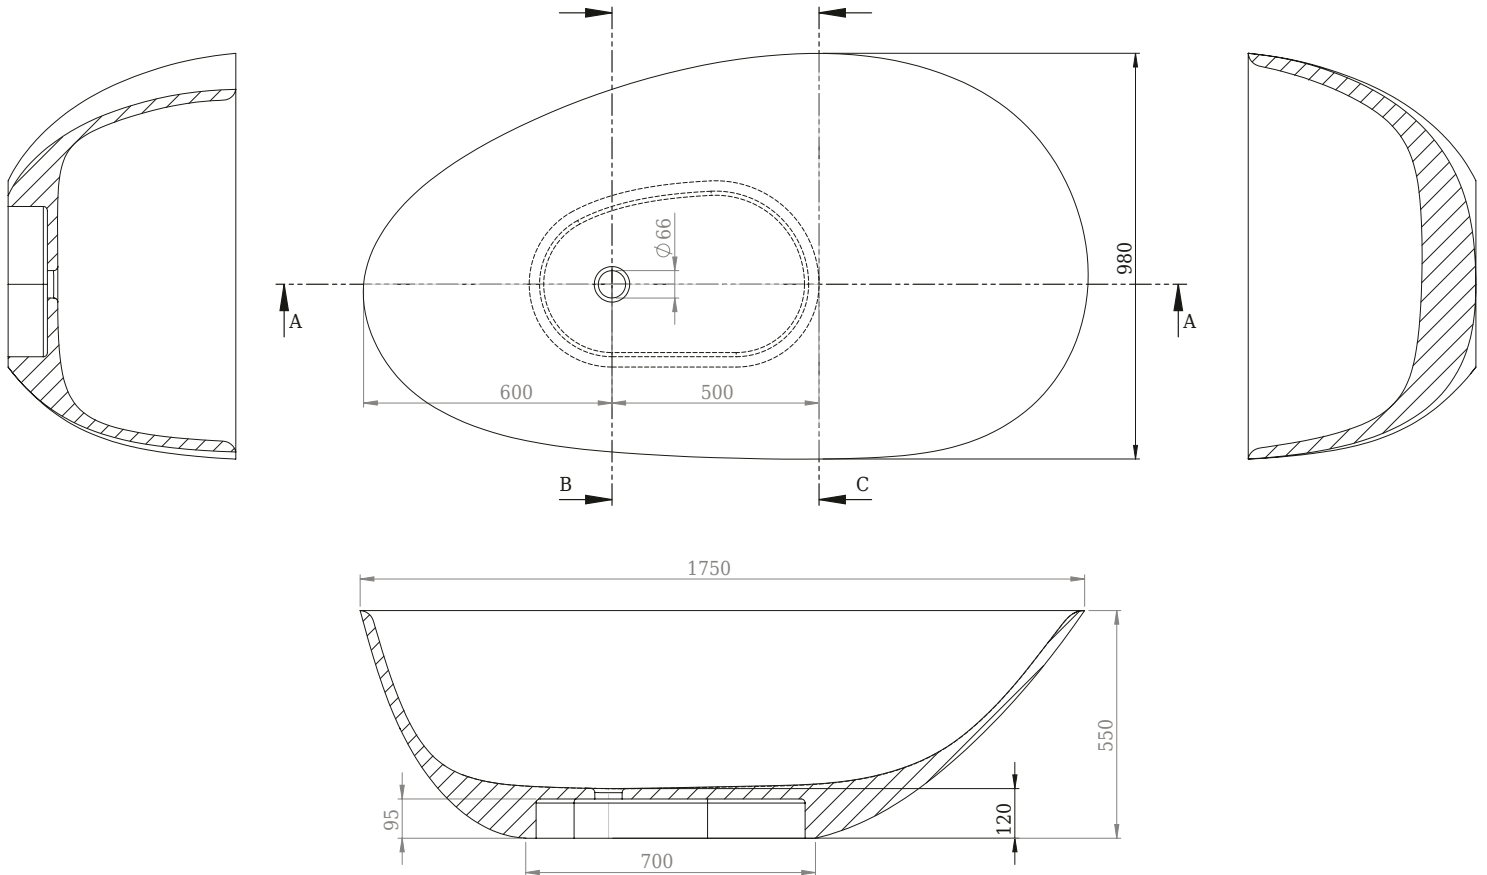

Muschel bathtub

10 year
guarantee
Acovi®

timeless
danish
design

made
to
measure

Muschel bathtub

SPECIFICATIONS

SKU:	40030040
EAN13:	5700400300407
Colour:	Matte white
Litre:	250 overflow
Size product:	55cm / 175cm / 98cm netto
Weight product:	220kg netto
Size packaging:	65cm / 185cm / 108cm brutto
Weight packaging:	250kg brutto
Material:	Acovi® Solid Surface

10 year guarantee on Acovi® products against internal breakage and for colour fastness.

Bathtub is inclusive waste, trap and 80cm drain hose.

The trap has a drain of 3,8 cm

10 year
guarantee
Acovi®

timeless
danish
design

made
to
measure