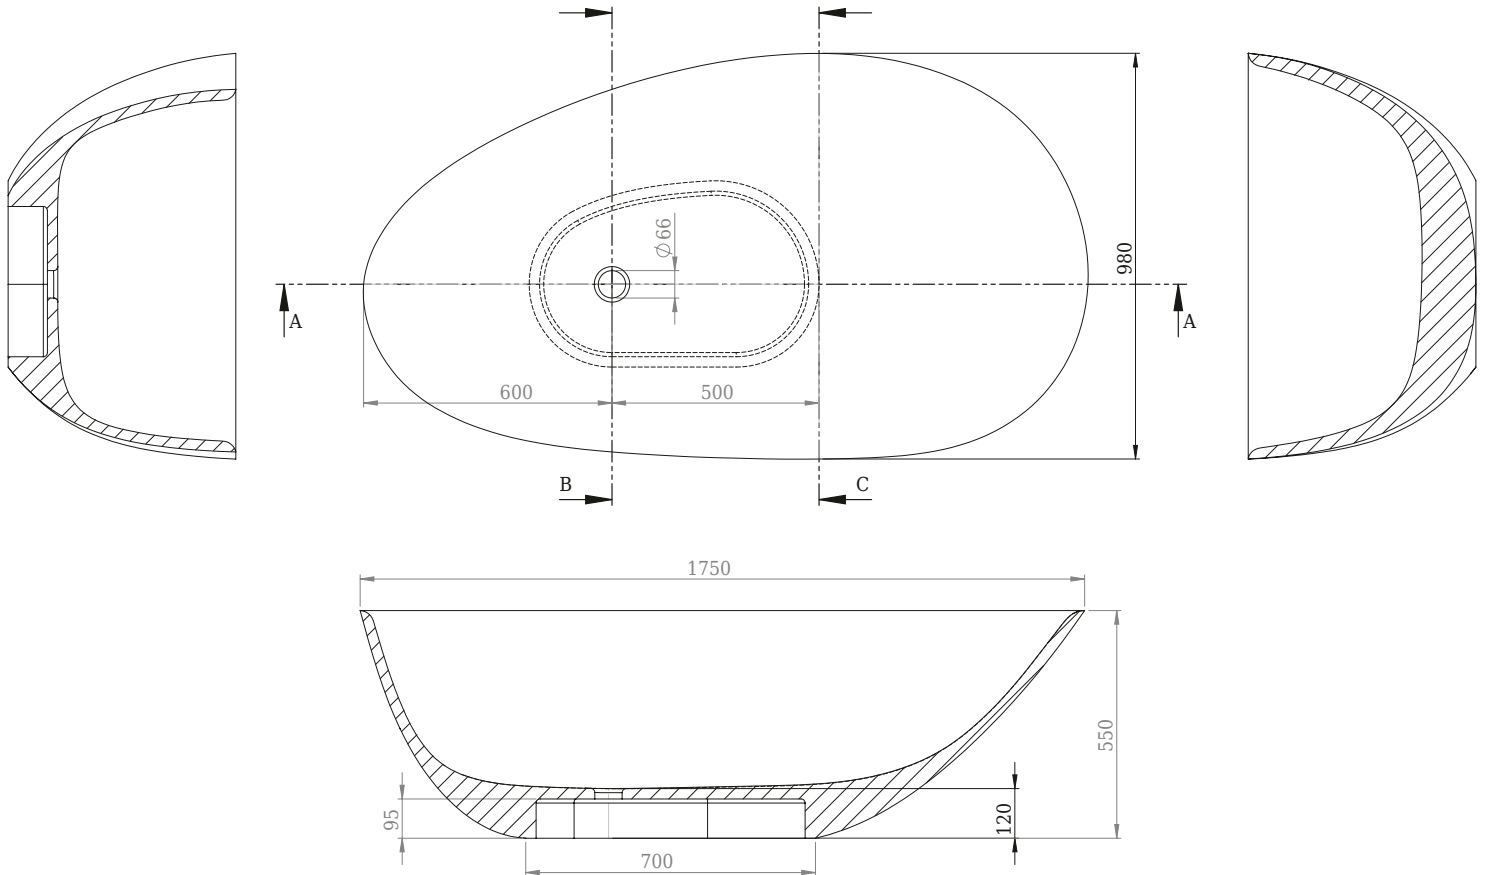

Muschel bathtub

10 year
guarantee
Acovi®

timeless
danish
design

made
to
measure