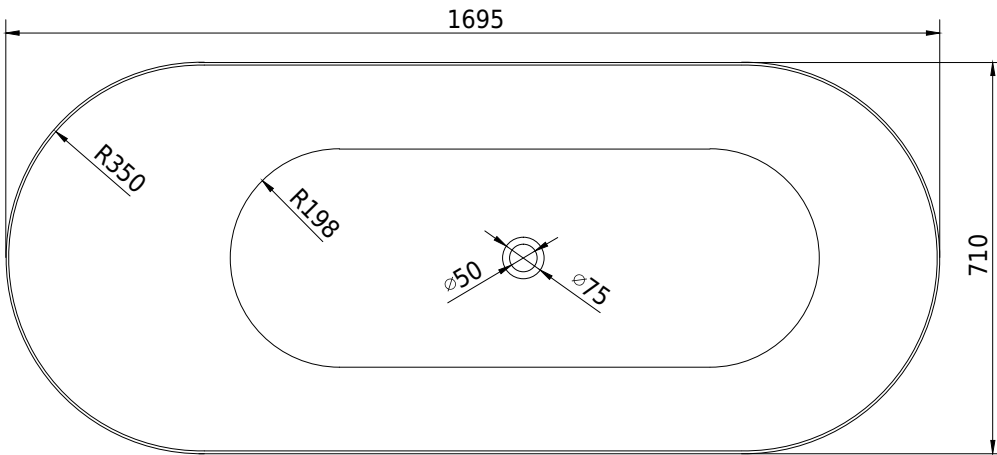

SQ1 oval bathtub

10 year
guarantee
Acovi®

timeless
danish
design

made
to
measure

SQ1 oval bathtub

SPECIFICATIONS

| | |
|--------------------------|----------------------------|
| SKU: | 40030041 |
| EAN13: | 5700400300414 |
| Colour: | Matte white |
| Litre: | 260 overflow |
| Size product: | 55cm / 169.5cm / 71cm net |
| Weight product: | 168kg net |
| Size packaging: | 70cm / 180cm / 81cm brutto |
| Weight packaging: | 213kg brutto |
| Material: | Acovi® Solid Surface |

10 year guarantee on Acovi® products against internal breakage and on colour fastness.

Bathtub is inclusive waste, trap and 80cm drain hose.

Bathtub has an overflow.

The trap has a drain of 3,8 cm

10 year
guarantee
Acovi®

timeless
danish
design

made
to
measure