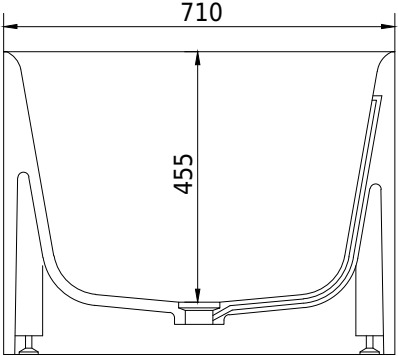

SQ1 oval bathtub

10 year guarantee Acovi® | timeless danish design | made to measure

SQ1 oval bathtub

SPECIFICATIONS

SKU:	40030041
EAN13:	5700400300414
Colour:	Matte white
Litre:	260 overflow
Size product:	55cm / 169.5cm / 71cm netto
Weight product:	168kg netto
Size packaging:	65cm / 180cm / 81cm brutto
Weight packaging:	208kg brutto
Material:	Acovi® Solid Surface

10 year guarantee on Acovi® products against internal breakage and for colour fastness.

Bathtub is inclusive waste, trap and 80cm drain hose.

Bathtub has an overflow.

The trap has a drain of 3,8 cm

10 year
guarantee
Acovi®