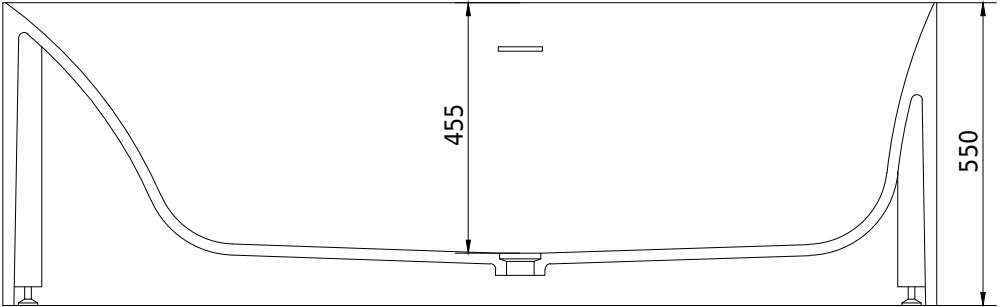

SQ1 oval bathtub

10 year guarantee Acovi® | timeless danish design | made to measure

SQ1 oval bathtub

SPECIFICATIONS

SKU:	40030041
EAN13:	5700400300414
Colour:	Matte white
Litre:	260 overflow
Size product:	55cm / 169.5cm / 71cm netto
Weight product:	168kg netto
Size packaging:	65cm / 180cm / 81cm brutto
Weight packaging:	208kg brutto
Material:	Acovi® Solid Surface

10 year guarantee on Acovi® products against internal breakage and for colour fastness.

Bathtub is inclusive waste, trap and 80cm drain hose.

Bathtub has an overflow.

The trap has a drain of 3,8 cm

10 year
guarantee
Acovi®

timeless
danish
design

made
to
measure