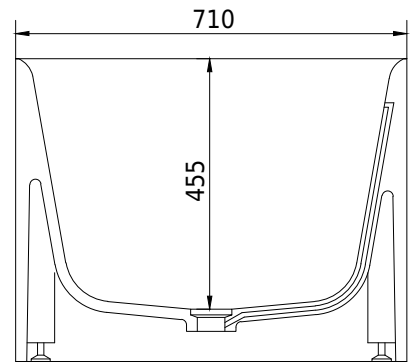

SQ1 oval bathtub

10 year
guarantee
Acovi®

timeless
danish
design

made
to
measure

SQ1 oval bathtub

SPECIFICATIONS

| | |
|--------------------------|----------------------------|
| SKU: | 40030041 |
| EAN13: | 5700400300414 |
| Colour: | Matte white |
| Litre: | 260 overflow |
| Size product: | 55cm / 169.5cm / 71cm net |
| Weight product: | 168kg net |
| Size packaging: | 70cm / 180cm / 81cm brutto |
| Weight packaging: | 213kg brutto |
| Material: | Acovi® Solid Surface |

10 year guarantee on Acovi® products against internal breakage and on colour fastness.

Bathtub is inclusive waste, trap and 80cm drain hose.

Bathtub has an overflow.

The trap has a drain of 3,8 cm

10 year
guarantee
Acovi®