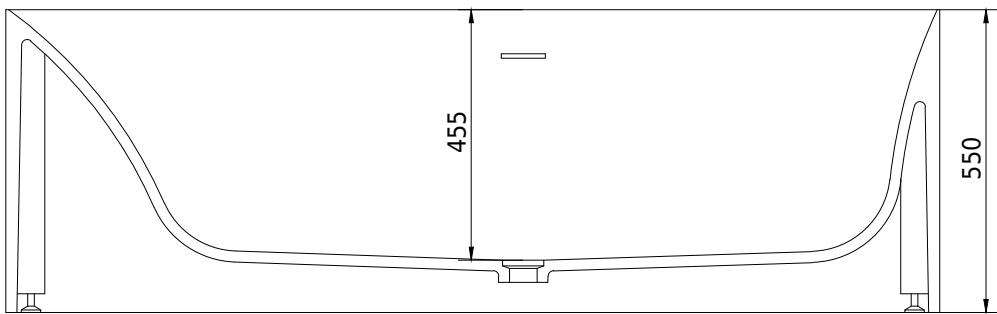

SQ1 oval bathtub

10 year
guarantee
Acovi®

timeless
danish
design

made
to
measure

SQ1 oval bathtub

SPECIFICATIONS

| | |
|--------------------------|----------------------------|
| SKU: | 40030041 |
| EAN13: | 5700400300414 |
| Colour: | Matte white |
| Litre: | 260 overflow |
| Size product: | 55cm / 169.5cm / 71cm net |
| Weight product: | 168kg net |
| Size packaging: | 70cm / 180cm / 81cm brutto |
| Weight packaging: | 213kg brutto |
| Material: | Acovi® Solid Surface |

10 year guarantee on Acovi® products against internal breakage and on colour fastness.

Bathtub is inclusive waste, trap and 80cm drain hose.

Bathtub has an overflow.

The trap has a drain of 3,8 cm

10 year
guarantee
Acovi®

timeless
danish
design

made
to
measure