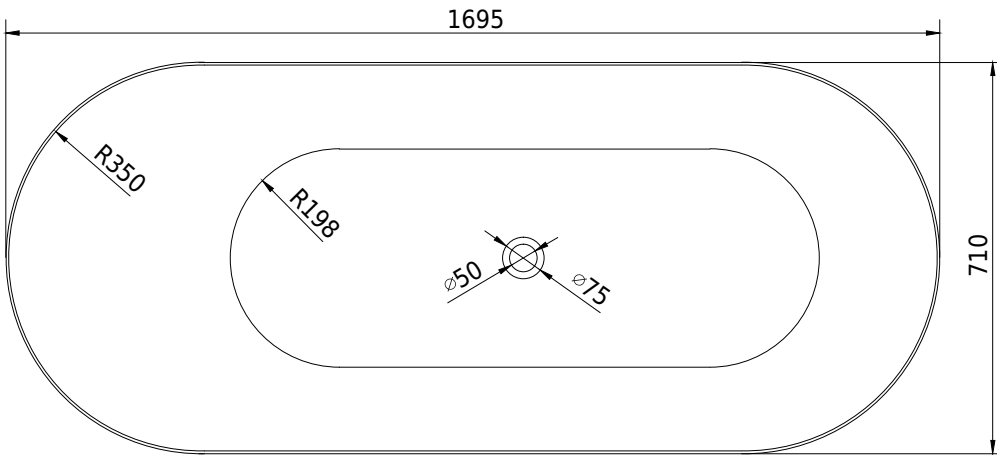

SQ1 oval bathtub

10 year
guarantee
Acovi®

timeless
danish
design

made
to
measure

SQ1 oval bathtub

SPECIFICATIONS

SKU:	40030041
EAN13:	5700400300414
Colour:	Matte white
Litre:	260 overflow
Size product:	55cm / 169.5cm / 71cm net
Weight product:	168kg net
Size packaging:	70cm / 180cm / 81cm brutto
Weight packaging:	213kg brutto
Material:	Acovi® Solid Surface

10 year guarantee on Acovi® products against internal breakage and on colour fastness.

Bathtub is inclusive waste, trap and 80cm drain hose.

Bathtub has an overflow.

The trap has a drain of 3,8 cm

10 year
guarantee
Acovi®

timeless
danish
design

made
to
measure