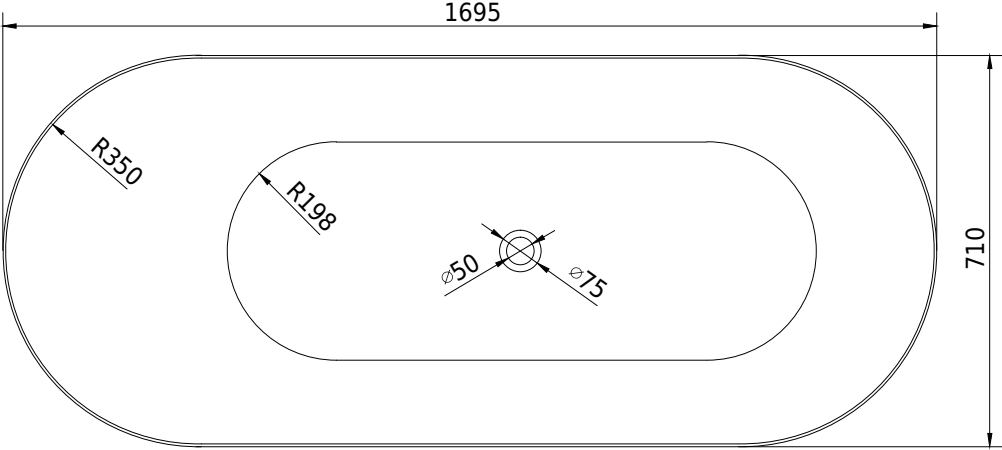

SQ1 oval bathtub

10 year guarantee Acovi® | timeless danish design | made to measure

SQ1 oval bathtub

SPECIFICATIONS

SKU:	40030041
EAN13:	5700400300414
Colour:	Matte white
Litre:	260 overflow
Size product:	55cm / 169.5cm / 71cm netto
Weight product:	168kg netto
Size packaging:	65cm / 180cm / 81cm brutto
Weight packaging:	208kg brutto
Material:	Acovi® Solid Surface

10 year guarantee on Acovi® products against internal breakage and for colour fastness.

Bathtub is inclusive waste, trap and 80cm drain hose.

Bathtub has an overflow.

The trap has a drain of 3,8 cm

10 year
guarantee
Acovi®

timeless
danish
design

made
to
measure