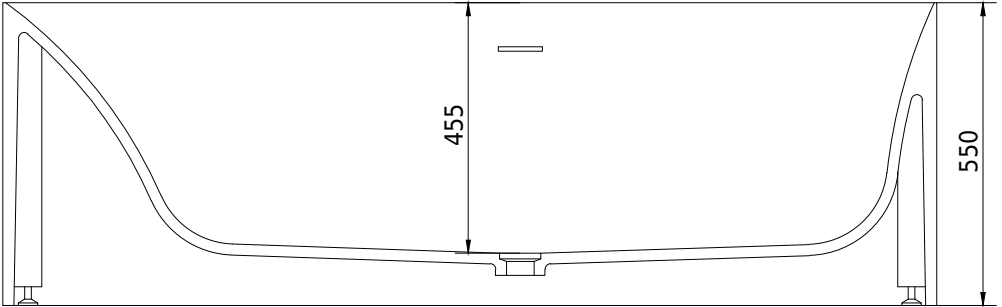

# SQ1 oval bathtub

10 year guarantee | timeless danish design | made to measure  
Acovi®

# SQ1 oval bathtub

## SPECIFICATIONS

<b>SKU:</b>	40030041
<b>EAN13:</b>	5700400300414
<b>Colour:</b>	Matte white
<b>Litre:</b>	260 overflow
<b>Size product:</b>	55cm / 169.5cm / 71cm netto
<b>Weight product:</b>	168kg netto
<b>Size packaging:</b>	70cm / 180cm / 81cm brutto
<b>Weight packaging:</b>	213kg brutto
<b>Material:</b>	Acovi® Solid Surface