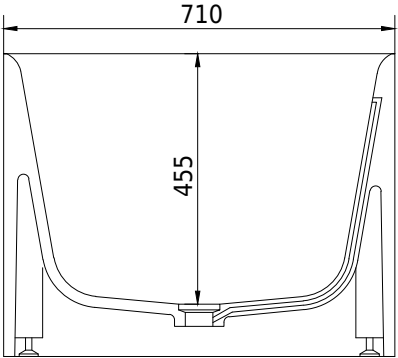

SQ1 oval bathtub

10 year guarantee | timeless danish design | made to measure
Acovi®