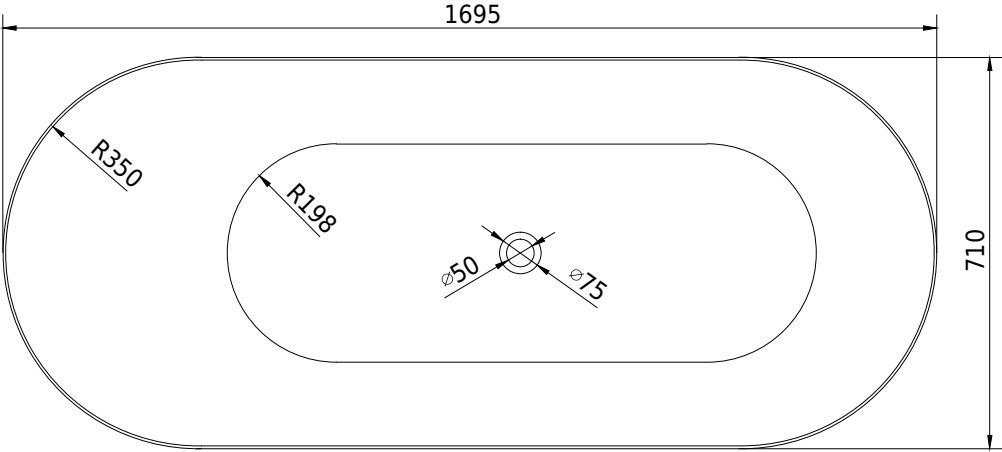

# SQ1 oval bathtub

10 year guarantee | timeless danish design | made to measure  
Acovi®

# SQ1 oval bathtub

## SPECIFICATIONS

<b>SKU:</b>	40030041
<b>EAN13:</b>	5700400300414
<b>Colour:</b>	Matte white
<b>Litre:</b>	260 overflow
<b>Size product:</b>	55cm / 169.5cm / 71cm netto
<b>Weight product:</b>	168kg netto
<b>Size packaging:</b>	70cm / 180cm / 81cm brutto
<b>Weight packaging:</b>	213kg brutto
<b>Material:</b>	Acovi® Solid Surface