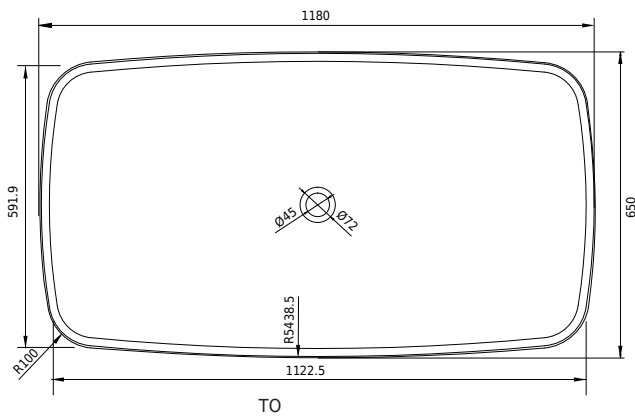

# Hornbæk 118

TO

FRONT VIEW

SIDE VIEW

10 year  
guarantee  
Acovi®

timeless  
danish  
design

made  
to  
measure

## SPECIFICATIONS

<b>SKU:</b>	40030042
<b>EAN13:</b>	5700400300421
<b>Colour:</b>	
<b>Litre:</b>	180 overflow
<b>Size product:</b>	53cm / 118cm / 65cm netto
<b>Weight product:</b>	100kg netto
<b>Size packaging:</b>	68cm / 128cm / 75cm brutto
<b>Weight packaging:</b>	140kg brutto
<b>Material:</b>	Acovi® Solid Surface