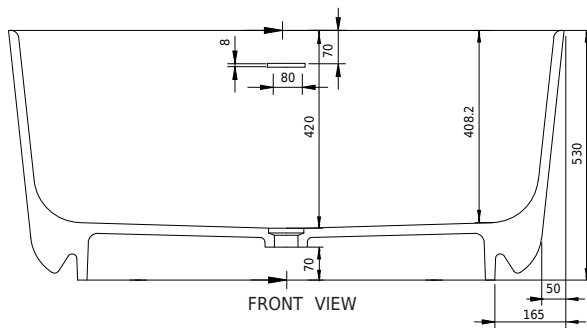

Hornbæk 118

FRONT VIEW

10 year
guarantee
Acovi®

timeless
danish
design

made
to
measure