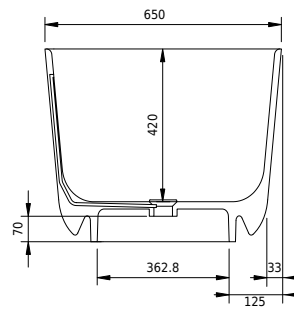

SIDE VIEW

10 year
guarantee
Acovi®

timeless
danish
design

made
to
measure