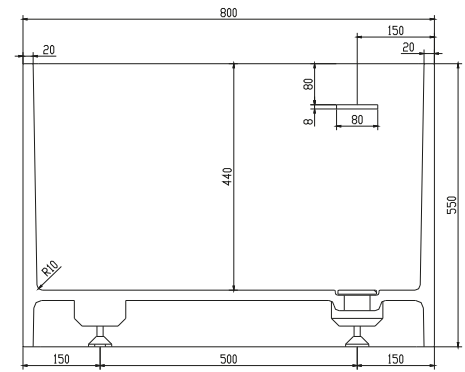

Christianssand bathtub

10 year
guarantee
Acovi®

timeless
danish
design

made
to
measure

Christianssand bathtub

SPECIFICATIONS

SKU:	40030015
EAN13:	5700400300155
Colour:	Matte white
Litre:	310 overflow
Size product:	55cm / 190cm / 80cm netto
Weight product:	180kg netto
Size packaging:	65cm / 200cm / 90cm brutto
Weight packaging:	220kg brutto
Material:	Acovi® Solid Surface