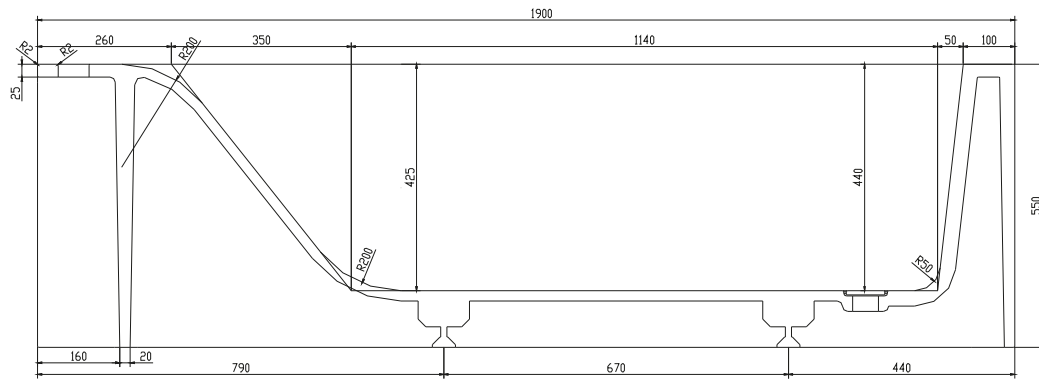

Christianssand bathtub

10 year
guarantee
Acovi®

timeless
danish
design

made
to
measure