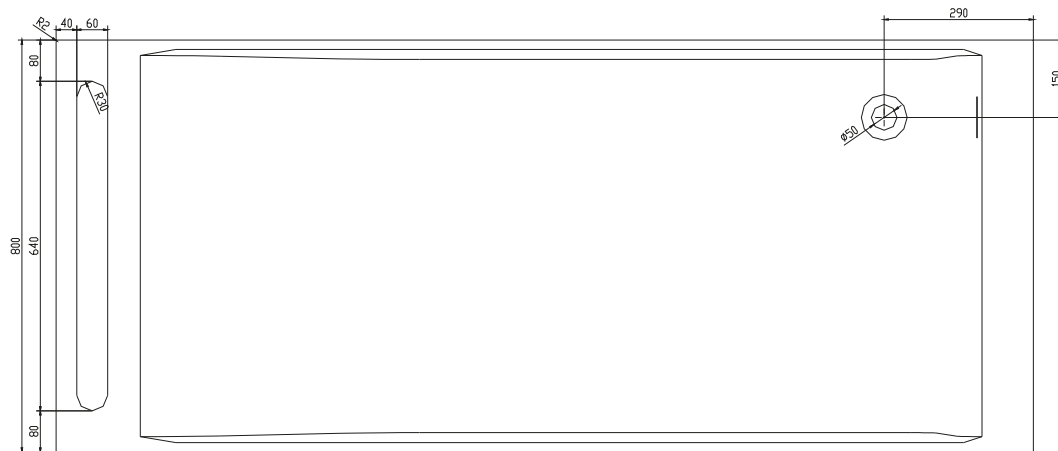

Christianssand bathtub

10 year
guarantee
Acovi®

timeless
danish
design

made
to
measure

Christianssand bathtub

SPECIFICATIONS

SKU:	40030015
EAN13:	5700400300155
Colour:	Matte white
Litre:	310 overflow
Size product:	55cm / 190cm / 80cm netto
Weight product:	180kg netto
Size packaging:	65cm / 200cm / 90cm brutto
Weight packaging:	220kg brutto
Material:	Acovi® Solid Surface

10 year guarantee on Acovi® products against internal breakage and for colour fastness.

Bathtub is inclusive waste, trap and 80cm drain hose.

Bathtub has an overflow.

The trap has a drain of 3,8 cm

10 year
guarantee
Acovi®

timeless
danish
design

made
to
measure