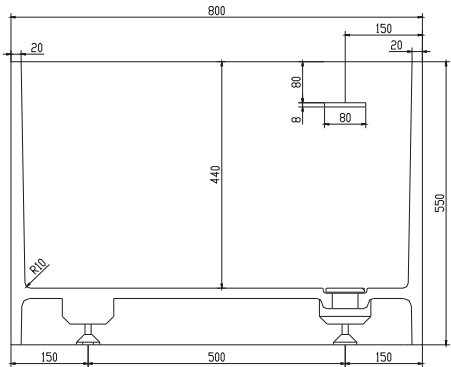

Christianssand bathtub

10 year
guarantee
Acovi®

timeless
danish
design

made
to
measure