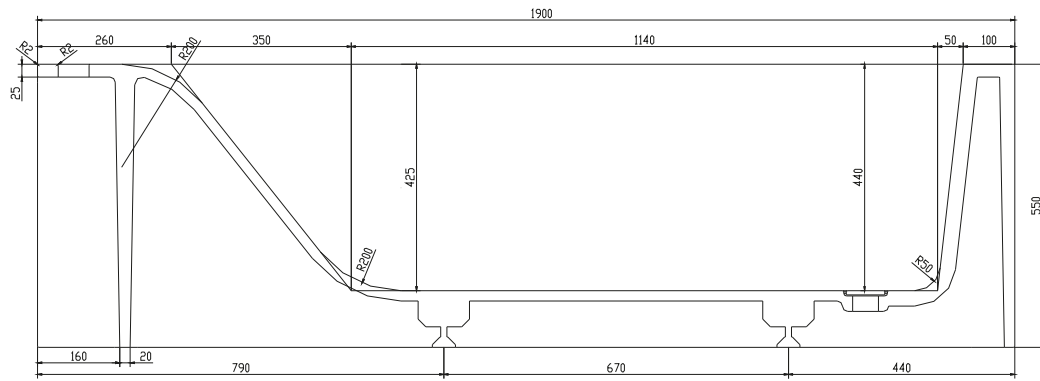

Christianssand bathtub

10 year
guarantee
Acovi®

timeless
danish
design

made
to
measure

Christianssand bathtub

SPECIFICATIONS

SKU:	40030015
EAN13:	5700400300155
Colour:	Matte white
Litre:	310 overflow
Size product:	55cm / 190cm / 80cm netto
Weight product:	180kg netto
Size packaging:	65cm / 200cm / 90cm brutto
Weight packaging:	220kg brutto
Material:	Acovi® Solid Surface

10 year guarantee on Acovi® products against internal breakage and for colour fastness.

Bathtub is inclusive waste, trap and 80cm drain hose.

Bathtub has an overflow.

The trap has a drain of 3,8 cm

10 year
guarantee
Acovi®