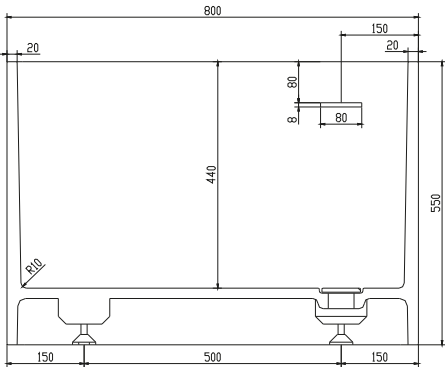

Christianssand Bathtub

10 year guarantee
Acovi®

timeless danish design

made to measure

Christianssand Bathtub

SPECIFICATIONS

SKU:	40030015
EAN13:	5700400300155
Colour:	
Litre:	310 overflow
Size product:	55cm / 190cm / 80cm netto
Weight product:	180kg netto
Size packaging:	70cm / 200cm / 90cm brutto
Weight packaging:	215kg brutto
Material:	Acovi® Solid Surface

10 year guarantee on Acovi® products against internal breakage and on colour fastness.

Bathtub is inclusive waste, trap and 80cm drain hose.

Bathtub has an overflow.

The trap has a drain of 3,8 cm

10 year
guarantee
Acovi®