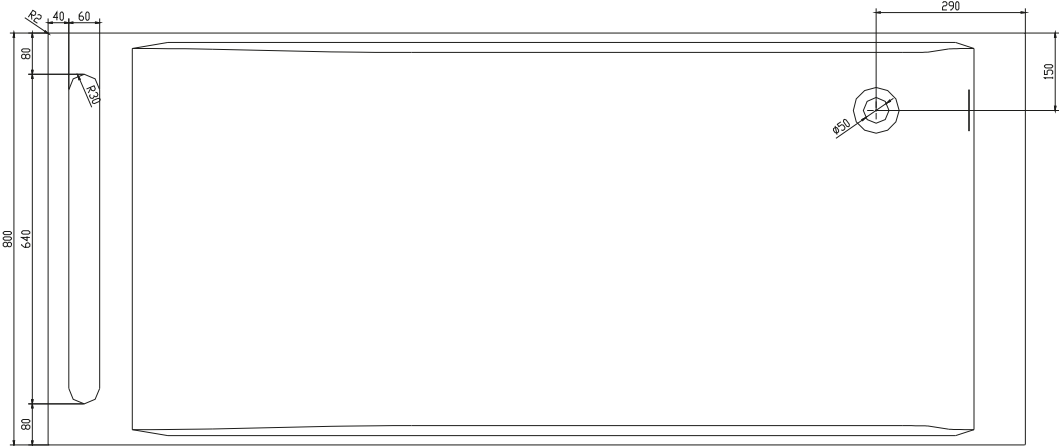

Christianssand Bathtub

10 year guarantee
Acovi®

timeless danish design

made to measure

Christianssand Bathtub

SPECIFICATIONS

SKU:	40030015
EAN13:	5700400300155
Colour:	
Litre:	310 overflow
Size product:	55cm / 190cm / 80cm netto
Weight product:	180kg netto
Size packaging:	70cm / 200cm / 90cm brutto
Weight packaging:	215kg brutto
Material:	Acovi® Solid Surface

10 year guarantee on Acovi® products against internal breakage and on colour fastness.

Bathtub is inclusive waste, trap and 80cm drain hose.

Bathtub has an overflow.

The trap has a drain of 3,8 cm

10 year
guarantee
Acovi®

timeless
danish
design

made
to
measure