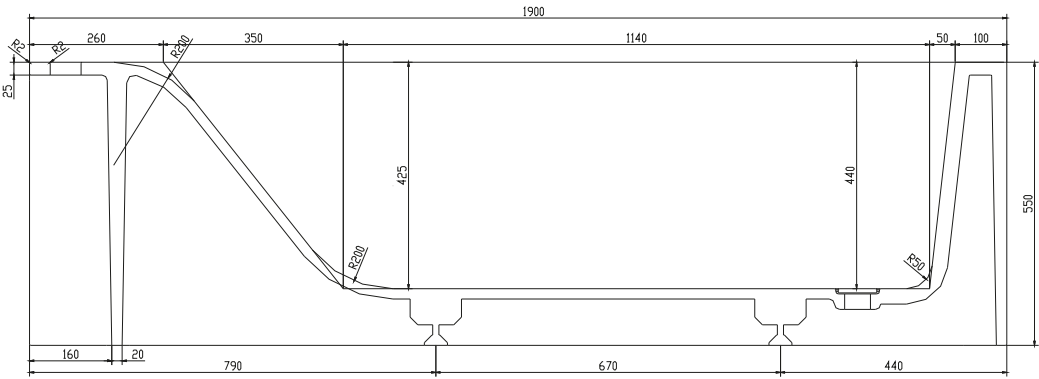

Christianssand Bathtub

10 year guarantee
Acovi®

timeless danish design

made to measure

Christianssand Bathtub

SPECIFICATIONS

SKU:	40030015
EAN13:	5700400300155
Colour:	
Litre:	310 overflow
Size product:	55cm / 190cm / 80cm netto
Weight product:	180kg netto
Size packaging:	70cm / 200cm / 90cm brutto
Weight packaging:	215kg brutto
Material:	Acovi® Solid Surface

10 year guarantee on Acovi® products against internal breakage and on colour fastness.

Bathtub is inclusive waste, trap and 80cm drain hose.

Bathtub has an overflow.

The trap has a drain of 3,8 cm

10 year
guarantee
Acovi®