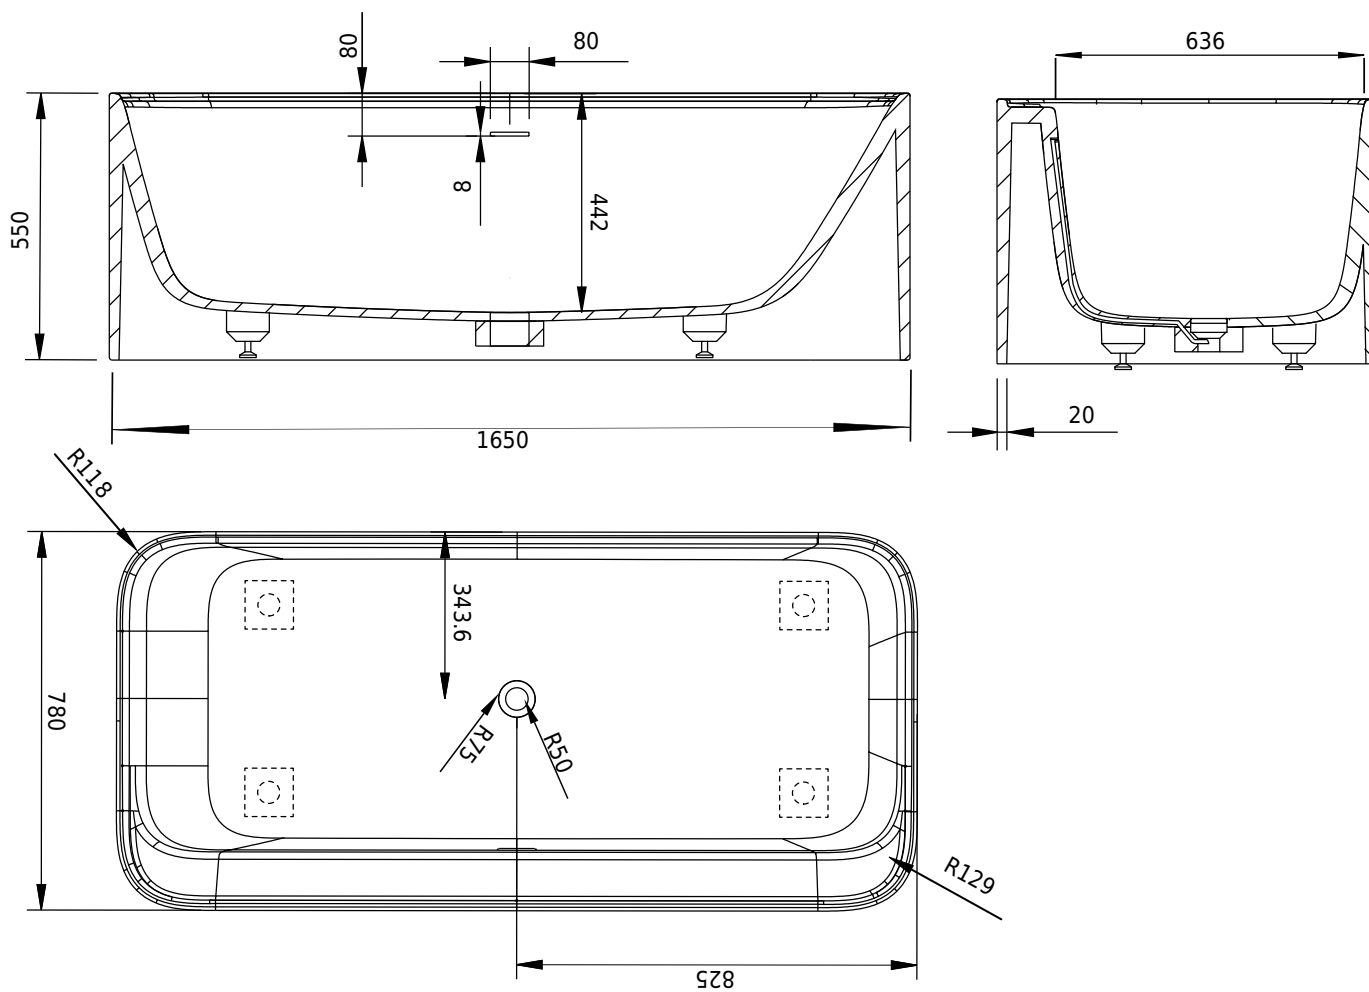

Yuno bathtub

10 year
guarantee
Acovi®

timeless
danish
design

made
to
measure

Yuno bathtub

SPECIFICATIONS

SKU:	40030047
EAN13:	5700400300476
Colour:	Matte white
Litre:	350 overflow
Size product:	55cm / 165cm / 78cm netto
Weight product:	223kg netto
Size packaging:	70cm / 175cm / 88cm brutto
Weight packaging:	239kg brutto
Material:	Acovi® Solid Surface

10 year guarantee on Acovi® products against internal breakage and on colour fastness.

Bathtub is inclusive waste, trap and 80cm drain hose.

Bathtub has an overflow.

The trap has a drain of 3,8 cm

10 year
guarantee
Acovi®

timeless
danish
design

made
to
measure