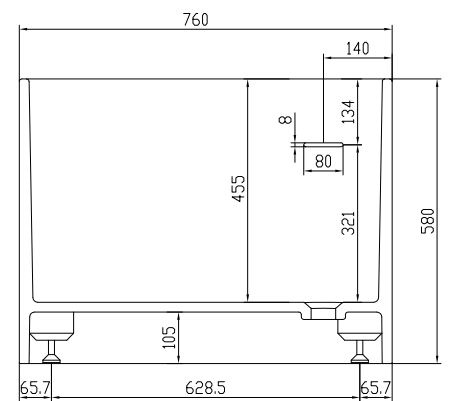

Lövestad 180 bathtub

10 year
guarantee
Acovi®

timeless
danish
design

made
to
measure

Lövestad 180 bathtub

SPECIFICATIONS

SKU:	40030010
EAN13:	5700400300100
Colour:	Matte white
Litre:	350 overflow
Size product:	58cm / 180cm / 76cm net
Weight product:	170kg net
Size packaging:	74cm / 190cm / 86cm brutto
Weight packaging:	205kg brutto
Material:	Acovi® Solid Surface