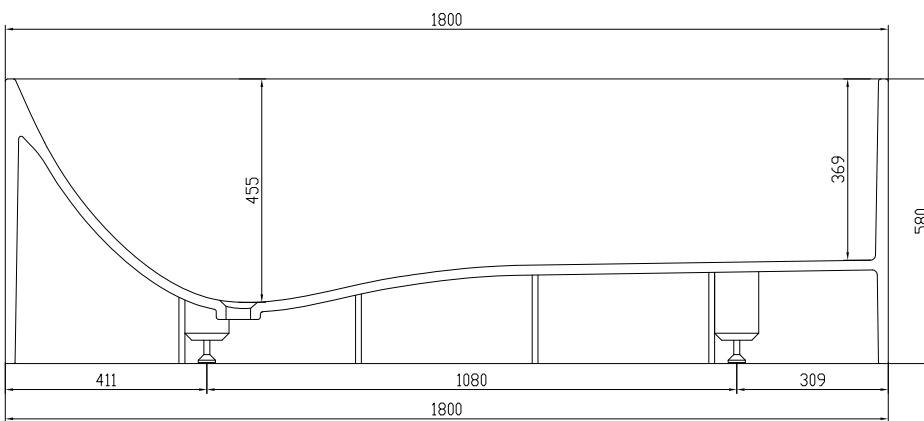

Lövestad 180 bathtub

10 year
guarantee
Acovi®

timeless
danish
design

made
to
measure

Lövestad 180 bathtub

SPECIFICATIONS

SKU:	40030010
EAN13:	5700400300100
Colour:	Matte white
Litre:	350 overflow
Size product:	58cm / 180cm / 76cm net
Weight product:	170kg net
Size packaging:	74cm / 190cm / 86cm brutto
Weight packaging:	205kg brutto
Material:	Acovi® Solid Surface

10 year guarantee on Acovi® products against internal breakage and for colour fastness.

Bathtub is inclusive waste, trap and 80cm drain hose.

Bathtub has an overflow.

The trap has a drain of 3,8 cm

10 year
guarantee
Acovi®