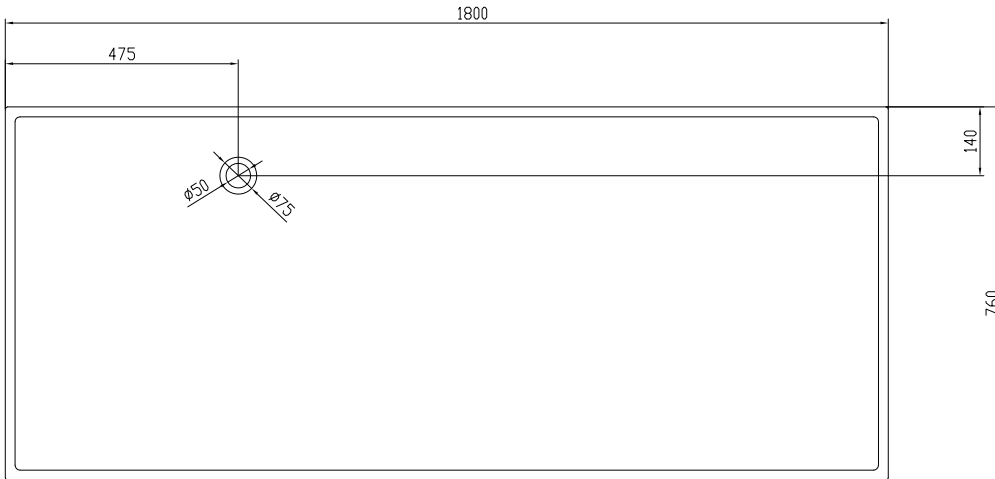

Lövestad 180 bathtub

10 year
guarantee
Acovi®

timeless
danish
design

made
to
measure

Lövestad 180 bathtub

SPECIFICATIONS

SKU:	40030010
EAN13:	5700400300100
Colour:	Matte white
Litre:	350 overflow
Size product:	58cm / 180cm / 76cm net
Weight product:	170kg net
Size packaging:	74cm / 190cm / 86cm brutto
Weight packaging:	205kg brutto
Material:	Acovi® Solid Surface

10 year guarantee on Acovi® products against internal breakage and for colour fastness.

Bathtub is inclusive waste, trap and 80cm drain hose.

Bathtub has an overflow.

The trap has a drain of 3,8 cm

10 year
guarantee
Acovi®