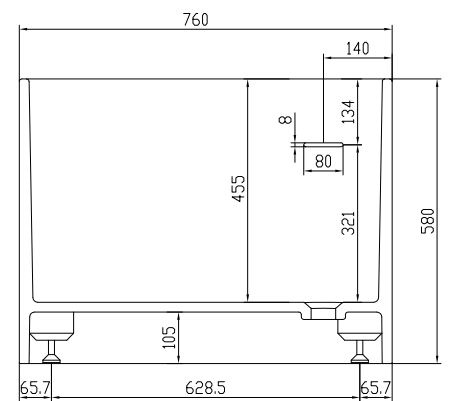

Lövestad 180 bathtub

10 year
guarantee
Acovi®

timeless
danish
design

made
to
measure

Lövestad 180 bathtub

SPECIFICATIONS

SKU:	40030010
EAN13:	5700400300100
Colour:	Matte white
Litre:	350 overflow
Size product:	58cm / 180cm / 76cm netto
Weight product:	170kg netto
Size packaging:	74cm / 190cm / 86cm brutto
Weight packaging:	205kg brutto
Material:	Acovi® Solid Surface