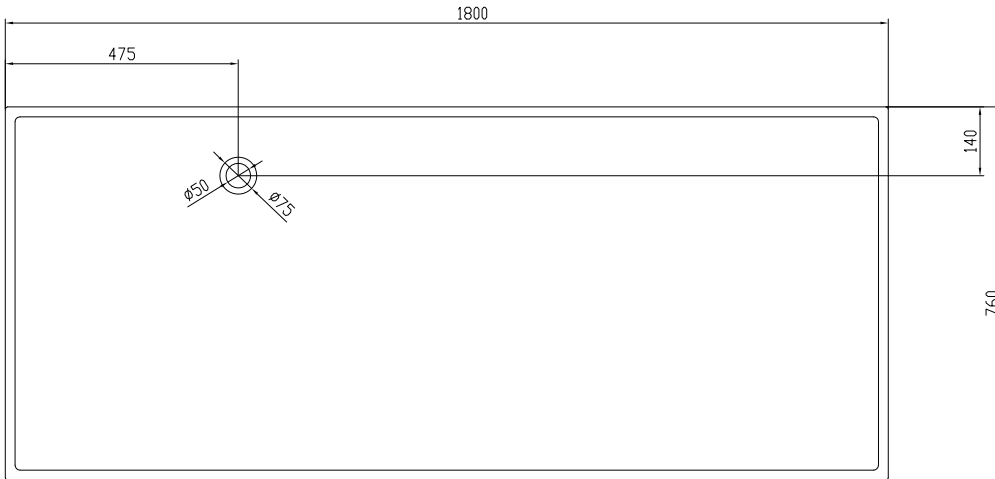

Lövestad 180 bathtub

10 year
guarantee
Acovi®

timeless
danish
design

made
to
measure

Lövestad 180 bathtub

SPECIFICATIONS

SKU:	40030010
EAN13:	5700400300100
Colour:	Matte white
Litre:	350 overflow
Size product:	58cm / 180cm / 76cm netto
Weight product:	170kg netto
Size packaging:	74cm / 190cm / 86cm brutto
Weight packaging:	205kg brutto
Material:	Acovi® Solid Surface

10 year guarantee on Acovi® products against internal breakage and for colour fastness.

Bathtub is inclusive waste, trap and 80cm drain hose.

Bathtub has an overflow.

The trap has a drain of 3,8 cm

10 year
guarantee
Acovi®