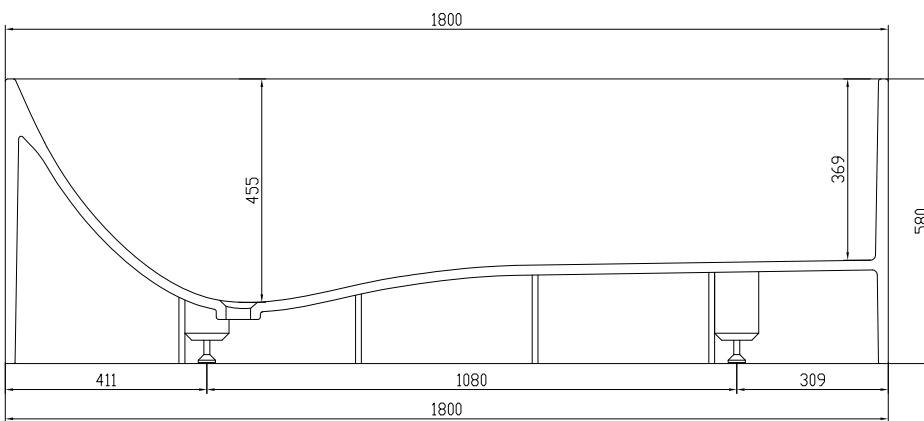

Lövestad 180 bathtub

10 year
guarantee
Acovi®

timeless
danish
design

made
to
measure

Lövestad 180 bathtub

SPECIFICATIONS

SKU:	40030010
EAN13:	5700400300100
Colour:	Matte white
Litre:	350 overflow
Size product:	58cm / 180cm / 76cm netto
Weight product:	170kg netto
Size packaging:	74cm / 190cm / 86cm brutto
Weight packaging:	205kg brutto
Material:	Acovi® Solid Surface

10 year guarantee on Acovi® products against internal breakage and for colour fastness.

Bathtub is inclusive waste, trap and 80cm drain hose.

Bathtub has an overflow.

The trap has a drain of 3,8 cm

10 year
guarantee
Acovi®