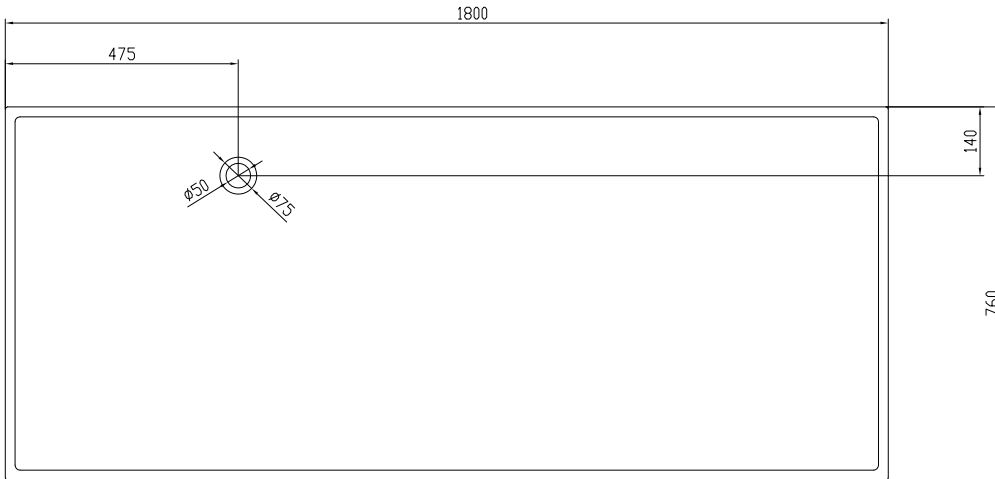

Lövestad 180 bathtub

10 year
guarantee
Acovi®

timeless
danish
design

made
to
measure

Lövestad 180 bathtub

SPECIFICATIONS

SKU:	40030010
EAN13:	5700400300100
Colour:	Matte white
Litre:	350 overflow
Size product:	58cm / 180cm / 76cm netto
Weight product:	170kg netto
Size packaging:	73cm / 190cm / 86cm brutto
Weight packaging:	215kg brutto
Material:	Acovi® Solid Surface

10 year guarantee on Acovi® products against internal breakage and on colour fastness.

Bathtub is inclusive waste, trap and 80cm drain hose.

Bathtub has an overflow.

The trap has a drain of 3,8 cm

10 year
guarantee
Acovi®