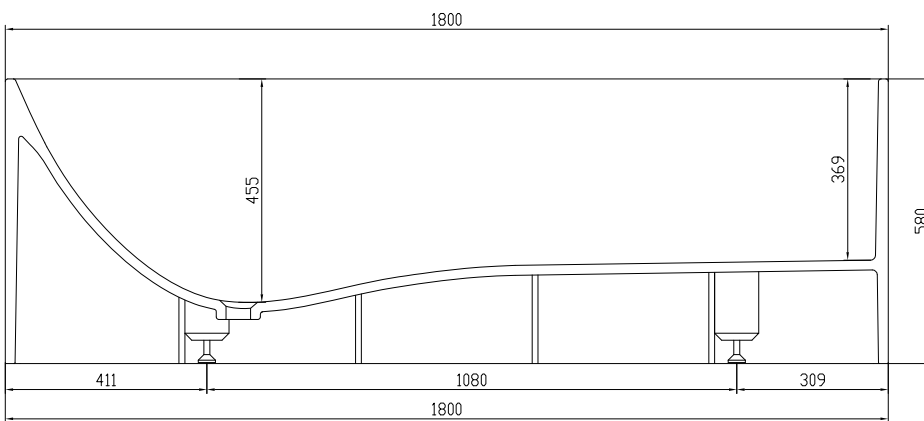

Lövestad 180 bathtub

10 year
guarantee
Acovi®

timeless
danish
design

made
to
measure

Lövestad 180 bathtub

SPECIFICATIONS

SKU:	40030010
EAN13:	5700400300100
Colour:	Matte white
Litre:	350 overflow
Size product:	58cm / 180cm / 76cm netto
Weight product:	170kg netto
Size packaging:	73cm / 190cm / 86cm brutto
Weight packaging:	215kg brutto
Material:	Acovi® Solid Surface

10 year guarantee on Acovi® products against internal breakage and on colour fastness.

Bathtub is inclusive waste, trap and 80cm drain hose.

Bathtub has an overflow.

The trap has a drain of 3,8 cm

10 year
guarantee
Acovi®