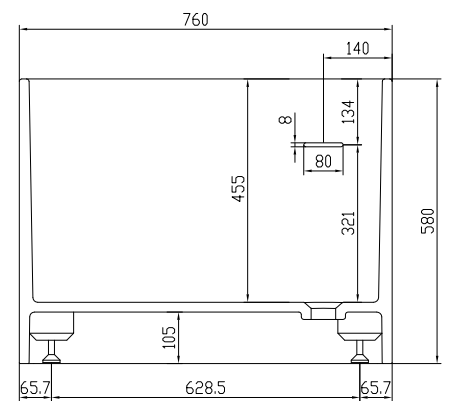

Lövestad 180 bathtub

10 year
guarantee
Acovi®

timeless
danish
design

made
to
measure

Lövestad 180 bathtub

SPECIFICATIONS

SKU:	40030010
EAN13:	5700400300100
Colour:	Matte white
Litre:	350 overflow
Size product:	58cm / 180cm / 76cm netto
Weight product:	170kg netto
Size packaging:	73cm / 190cm / 86cm brutto
Weight packaging:	215kg brutto
Material:	Acovi® Solid Surface