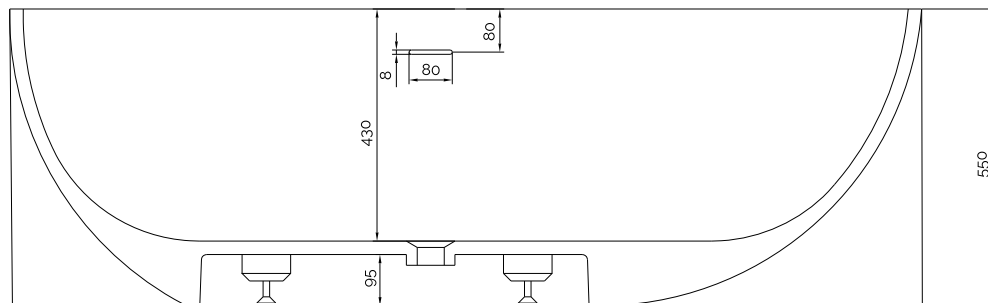

Helsinki bathtub

10 year
guarantee
Acovi®

timeless
danish
design

made
to
measure

Helsinki bathtub

SPECIFICATIONS

SKU:	40030058
EAN13:	5700400300582
Colour:	Matte black/matte white
Litre:	300 overflow
Size product:	55cm / 169cm / 88cm net
Weight product:	165kg net
Size packaging:	70cm / 179cm / 98cm brutto
Weight packaging:	205kg brutto
Material:	Acovi® Solid Surface

10 year guarantee on Acovi® products against internal breakage and on colour fastness.

Bathtub is inclusive waste, trap and 80cm drain hose.

Bathtub has an overflow.

The trap has a drain of 3,8 cm

10 year
guarantee
Acovi®