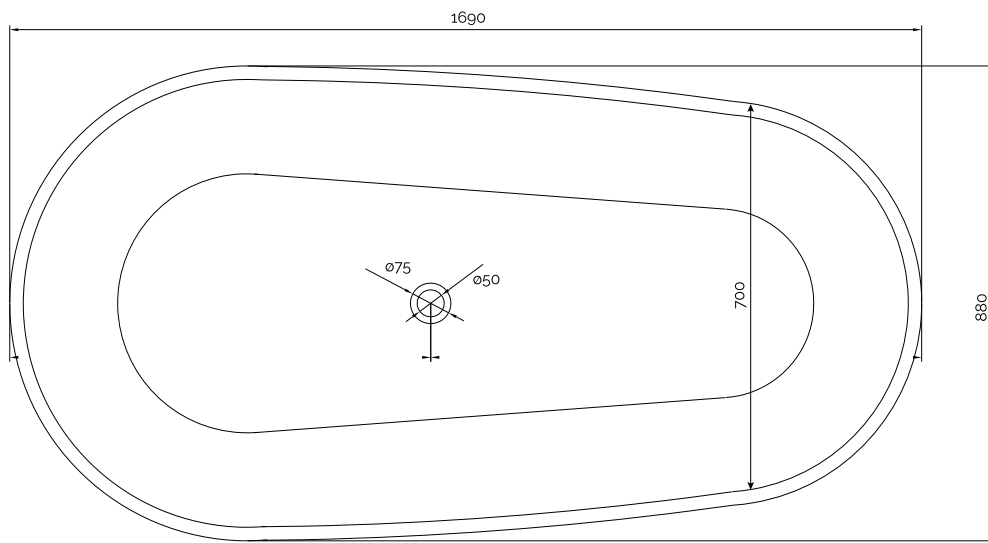

Helsinki bathtub

10 year
guarantee
Acovi®

timeless
danish
design

made
to
measure

Helsinki bathtub

SPECIFICATIONS

SKU:	40030058
EAN13:	5700400300582
Colour:	Matte black/matte white
Litre:	300 overflow
Size product:	55cm / 169cm / 88cm net
Weight product:	165kg net
Size packaging:	70cm / 179cm / 98cm brutto
Weight packaging:	205kg brutto
Material:	Acovi® Solid Surface

10 year guarantee on Acovi® products against internal breakage and on colour fastness.

Bathtub is inclusive waste, trap and 80cm drain hose.

Bathtub has an overflow.

The trap has a drain of 3,8 cm

10 year
guarantee
Acovi®

timeless
danish
design

made
to
measure