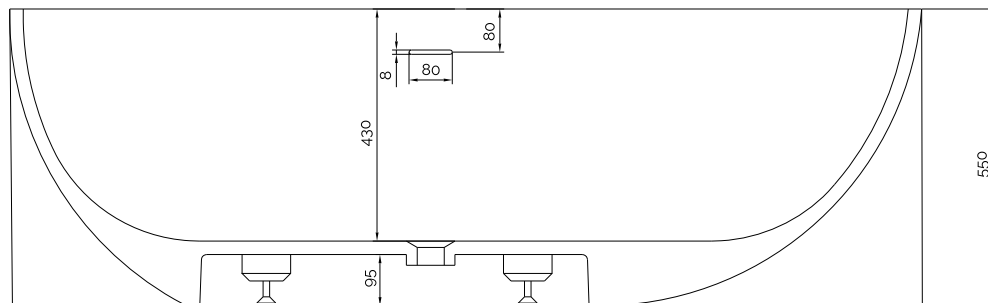

Helsinki bathtub

10 year
guarantee
Acovi®

timeless
danish
design

made
to
measure

Helsinki bathtub

SPECIFICATIONS

SKU:	40030058
EAN13:	5700400300582
Colour:	Matte black/matte white
Litre:	300 overflow
Size product:	55cm / 169cm / 88cm netto
Weight product:	165kg netto
Size packaging:	70cm / 179cm / 98cm brutto
Weight packaging:	205kg brutto
Material:	Acovi® Solid Surface

10 year guarantee on Acovi® products against internal breakage and for colour fastness.

Bathtub is inclusive waste, trap and 80cm drain hose.

Bathtub has an overflow.

The trap has a drain of 3,8 cm

10 year
guarantee
Acovi®