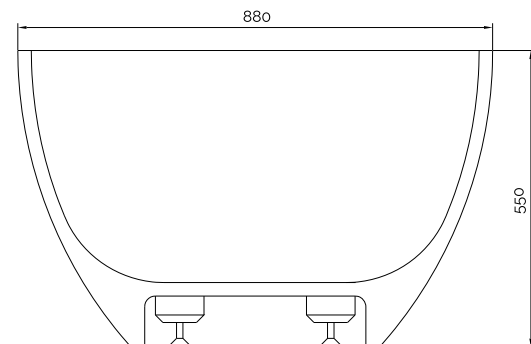

Helsinki bathtub

10 year
guarantee
Acovi®

timeless
danish
design

made
to
measure

Helsinki bathtub

SPECIFICATIONS

SKU:	40030058
EAN13:	5700400300582
Colour:	Matte black/matte white
Litre:	300 overflow
Size product:	55cm / 169cm / 88cm net
Weight product:	165kg net
Size packaging:	70cm / 179cm / 98cm brutto
Weight packaging:	205kg brutto
Material:	Acovi® Solid Surface

10 year guarantee on Acovi® products against internal breakage and on colour fastness.

Bathtub is inclusive waste, trap and 80cm drain hose.

Bathtub has an overflow.

The trap has a drain of 3,8 cm

10 year
guarantee
Acovi®