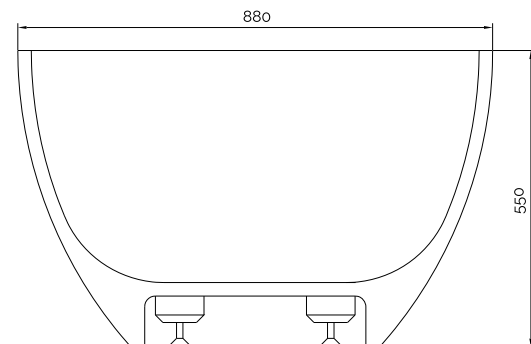

Helsinki bathtub

10 year
guarantee
Acovi®

timeless
danish
design

made
to
measure

Helsinki bathtub

SPECIFICATIONS

SKU:	40030058
EAN13:	5700400300582
Colour:	Matte black/matte white
Litre:	300 overflow
Size product:	55cm / 169cm / 88cm netto
Weight product:	165kg netto
Size packaging:	70cm / 179cm / 98cm brutto
Weight packaging:	205kg brutto
Material:	Acovi® Solid Surface

10 year guarantee on Acovi® products against internal breakage and for colour fastness.

Bathtub is inclusive waste, trap and 80cm drain hose.

Bathtub has an overflow.

The trap has a drain of 3,8 cm

10 year
guarantee
Acovi®