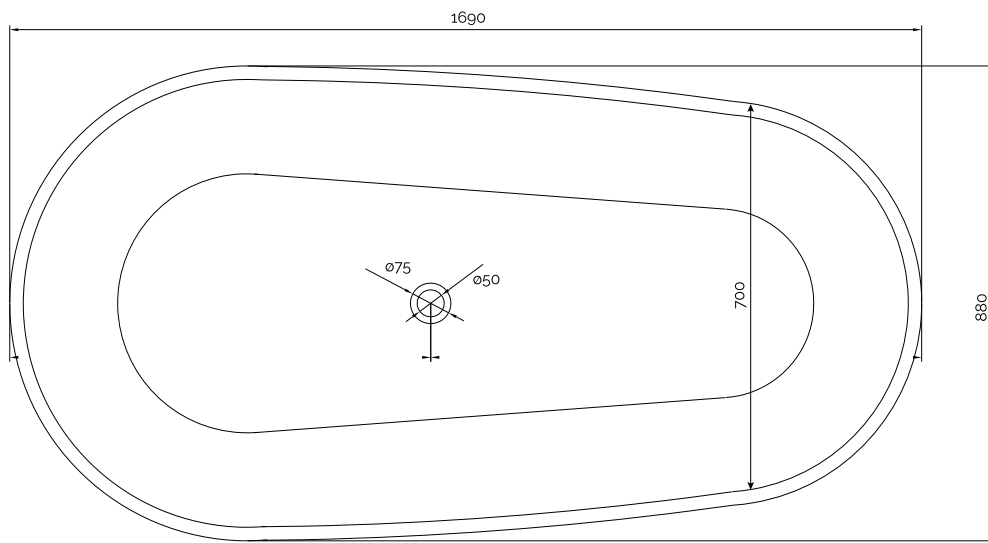

Helsinki bathtub

10 year
guarantee
Acovi®

timeless
danish
design

made
to
measure

Helsinki bathtub

SPECIFICATIONS

SKU:	40030058
EAN13:	5700400300582
Colour:	Matte black/matte white
Litre:	300 overflow
Size product:	55cm / 169cm / 88cm netto
Weight product:	165kg netto
Size packaging:	70cm / 179cm / 98cm brutto
Weight packaging:	205kg brutto
Material:	Acovi® Solid Surface

10 year guarantee on Acovi® products against internal breakage and for colour fastness.

Bathtub is inclusive waste, trap and 80cm drain hose.

Bathtub has an overflow.

The trap has a drain of 3,8 cm

10 year
guarantee
Acovi®

timeless
danish
design

made
to
measure