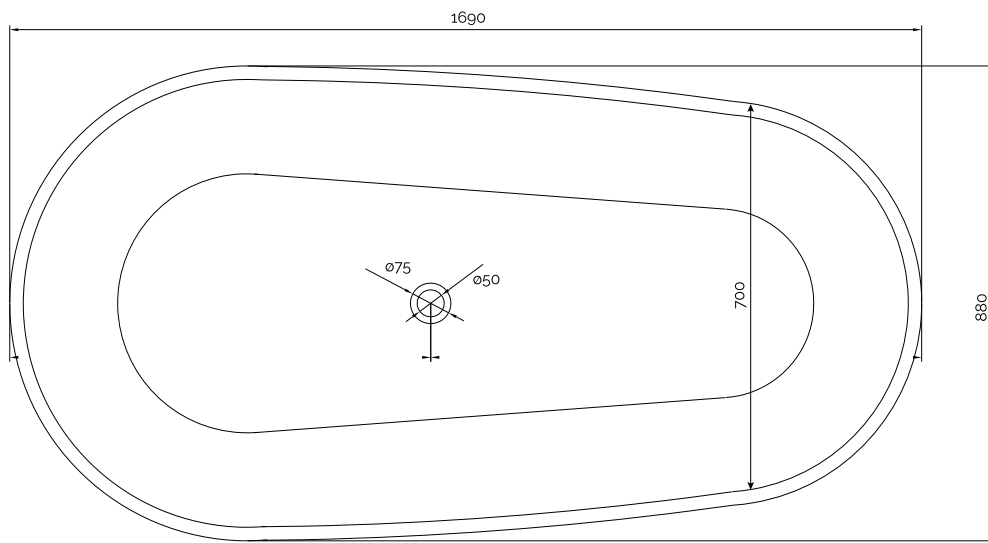

Helsinki bathtub

10 year
guarantee
Acovi®

timeless
danish
design

made
to
measure

Helsinki bathtub

SPECIFICATIONS

SKU:	40030058
EAN13:	5700400300582
Colour:	
Litre:	300 overflow
Size product:	55cm / 169cm / 88cm netto
Weight product:	165kg netto
Size packaging:	70cm / 179cm / 98cm brutto
Weight packaging:	205kg brutto
Material:	Acovi® Solid Surface

10 year guarantee on Acovi® products against internal breakage and on colour fastness.

Bathtub is inclusive waste, trap and 80cm drain hose.

Bathtub has an overflow.

The trap has a drain of 3,8 cm

10 year
guarantee
Acovi®

timeless
danish
design

made
to
measure