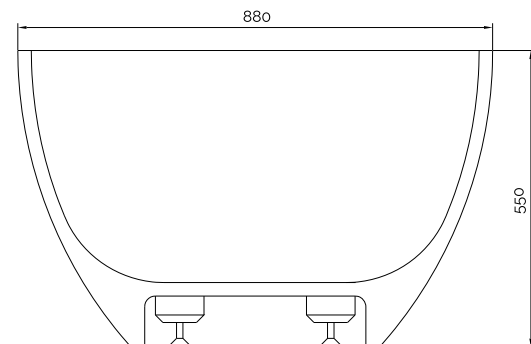

Helsinki bathtub

10 year
guarantee
Acovi®

timeless
danish
design

made
to
measure

Helsinki bathtub

SPECIFICATIONS

SKU:	40030058
EAN13:	5700400300582
Colour:	
Litre:	300 overflow
Size product:	55cm / 169cm / 88cm netto
Weight product:	165kg netto
Size packaging:	70cm / 179cm / 98cm brutto
Weight packaging:	205kg brutto
Material:	Acovi® Solid Surface

10 year guarantee on Acovi® products against internal breakage and on colour fastness.

Bathtub is inclusive waste, trap and 80cm drain hose.

Bathtub has an overflow.

The trap has a drain of 3,8 cm

10 year
guarantee
Acovi®