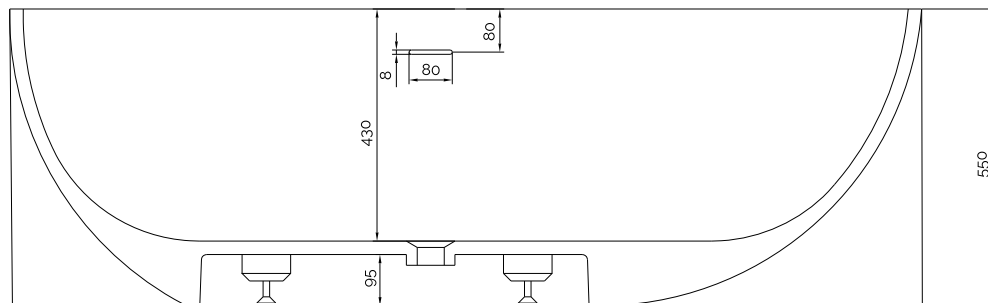

Helsinki bathtub

10 year
guarantee
Acovi®

timeless
danish
design

made
to
measure

Helsinki bathtub

SPECIFICATIONS

SKU:	40030058
EAN13:	5700400300582
Colour:	
Litre:	300 overflow
Size product:	55cm / 169cm / 88cm netto
Weight product:	165kg netto
Size packaging:	70cm / 179cm / 98cm brutto
Weight packaging:	205kg brutto
Material:	Acovi® Solid Surface

10 year guarantee on Acovi® products against internal breakage and on colour fastness.

Bathtub is inclusive waste, trap and 80cm drain hose.

Bathtub has an overflow.

The trap has a drain of 3,8 cm

10 year
guarantee
Acovi®