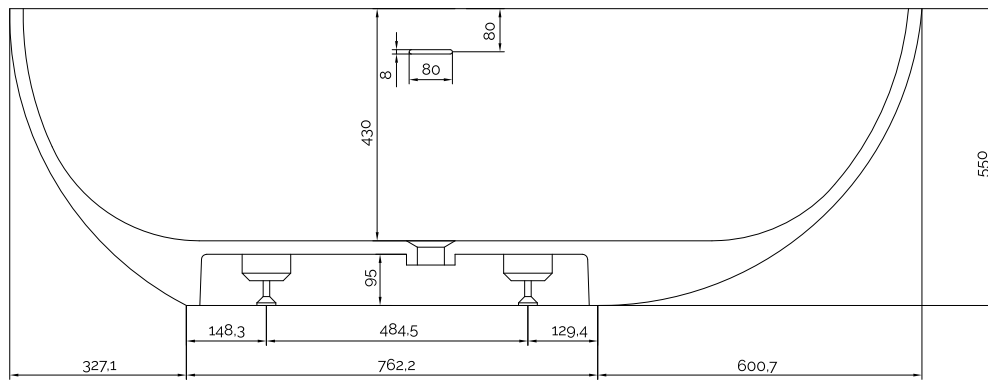

Hammershus bathtub

10 year
guarantee
Acovi®

timeless
danish
design

made
to
measure

Hammershus bathtub

SPECIFICATIONS

SKU:	40030014
EAN13:	5700400300148
Colour:	Matte white
Litre:	300 overflow
Size product:	55cm / 169cm / 88cm net
Weight product:	165kg net
Size packaging:	70cm / 179cm / 98cm brutto
Weight packaging:	205kg brutto
Material:	Acovi® Solid Surface

10 year guarantee on Acovi® products against internal breakage and on colour fastness.

Bathtub is inclusive waste, trap and 80cm drain hose.

Bathtub has an overflow.

The trap has a drain of 3,8 cm

10 year
guarantee
Acovi®