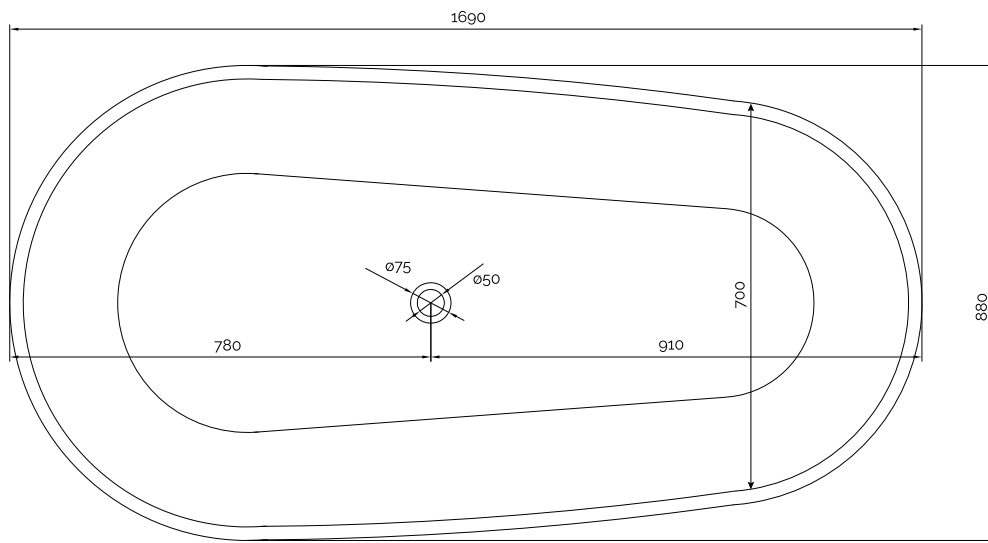

Hammershus bathtub

10 year
guarantee
Acovi®

timeless
danish
design

made
to
measure

Hammershus bathtub

SPECIFICATIONS

SKU:	40030014
EAN13:	5700400300148
Colour:	Matte white
Litre:	300 overflow
Size product:	55cm / 169cm / 88cm net
Weight product:	165kg net
Size packaging:	70cm / 179cm / 98cm brutto
Weight packaging:	205kg brutto
Material:	Acovi® Solid Surface

10 year guarantee on Acovi® products against internal breakage and on colour fastness.

Bathtub is inclusive waste, trap and 80cm drain hose.

Bathtub has an overflow.

The trap has a drain of 3,8 cm

10 year
guarantee
Acovi®

timeless
danish
design

made
to
measure