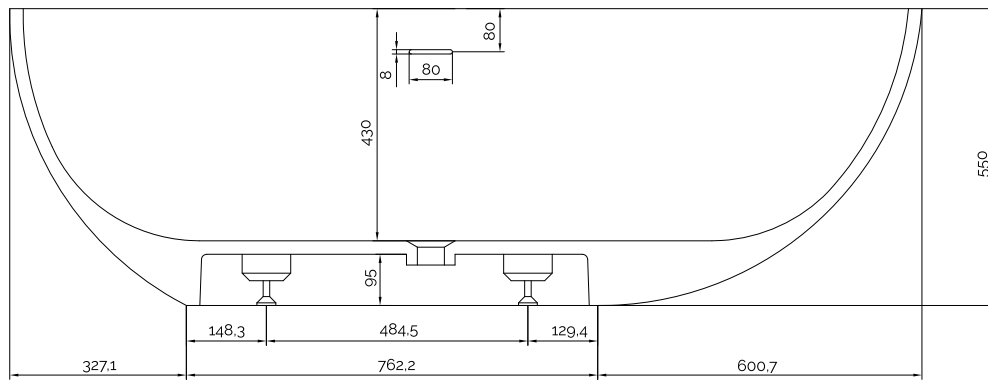

Hammershus bathtub

10 year
guarantee
Acovi®

timeless
danish
design

made
to
measure

Hammershus bathtub

SPECIFICATIONS

SKU:	40030014
EAN13:	5700400300148
Colour:	Matte white
Litre:	300 overflow
Size product:	55cm / 169cm / 88cm netto
Weight product:	165kg netto
Size packaging:	70cm / 179cm / 98cm brutto
Weight packaging:	205kg brutto
Material:	Acovi® Solid Surface

10 year guarantee on Acovi® products against internal breakage and for colour fastness.

Bathtub is inclusive waste, trap and 80cm drain hose.

Bathtub has an overflow.

The trap has a drain of 3,8 cm

10 year
guarantee
Acovi®