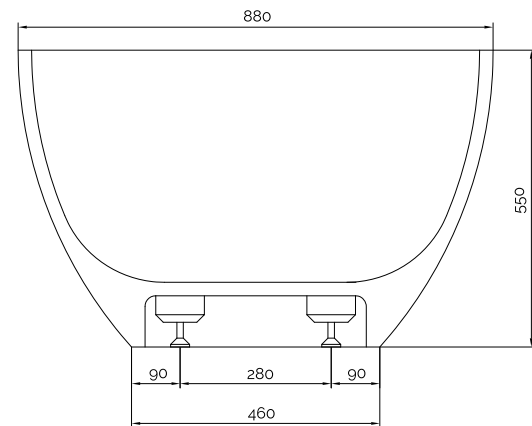

Hammershus bathtub

10 year
guarantee
Acovi®

timeless
danish
design

made
to
measure

Hammershus bathtub

SPECIFICATIONS

SKU:	40030014
EAN13:	5700400300148
Colour:	Matte white
Litre:	300 overflow
Size product:	55cm / 169cm / 88cm netto
Weight product:	165kg netto
Size packaging:	70cm / 179cm / 98cm brutto
Weight packaging:	205kg brutto
Material:	Acovi® Solid Surface

10 year guarantee on Acovi® products against internal breakage and for colour fastness.

Bathtub is inclusive waste, trap and 80cm drain hose.

Bathtub has an overflow.

The trap has a drain of 3,8 cm

10 year
guarantee
Acovi®