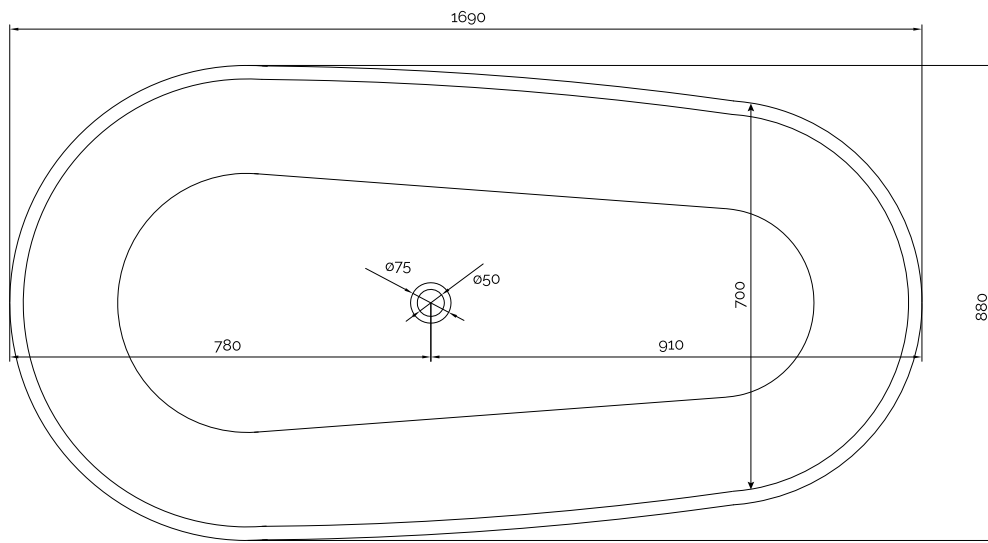

Hammershus bathtub

10 year
guarantee
Acovi®

timeless
danish
design

made
to
measure

Hammershus bathtub

SPECIFICATIONS

SKU:	40030014
EAN13:	5700400300148
Colour:	Matte white
Litre:	300 overflow
Size product:	55cm / 169cm / 88cm netto
Weight product:	165kg netto
Size packaging:	70cm / 179cm / 98cm brutto
Weight packaging:	205kg brutto
Material:	Acovi® Solid Surface

10 year guarantee on Acovi® products against internal breakage and for colour fastness.

Bathtub is inclusive waste, trap and 80cm drain hose.

Bathtub has an overflow.

The trap has a drain of 3,8 cm

10 year
guarantee
Acovi®

timeless
danish
design

made
to
measure