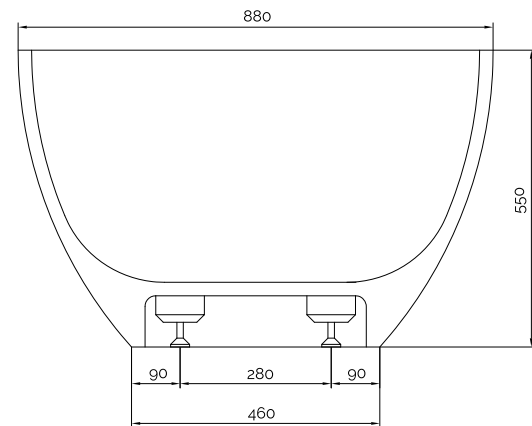

Hammershus bathtub

10 year
guarantee
Acovi®

timeless
danish
design

made
to
measure

Hammershus bathtub

SPECIFICATIONS

SKU:	40030014
EAN13:	5700400300148
Colour:	Matte white
Litre:	300 overflow
Size product:	55cm / 169cm / 88cm net
Weight product:	165kg net
Size packaging:	70cm / 179cm / 98cm brutto
Weight packaging:	205kg brutto
Material:	Acovi® Solid Surface

10 year guarantee on Acovi® products against internal breakage and on colour fastness.

Bathtub is inclusive waste, trap and 80cm drain hose.

Bathtub has an overflow.

The trap has a drain of 3,8 cm

10 year
guarantee
Acovi®