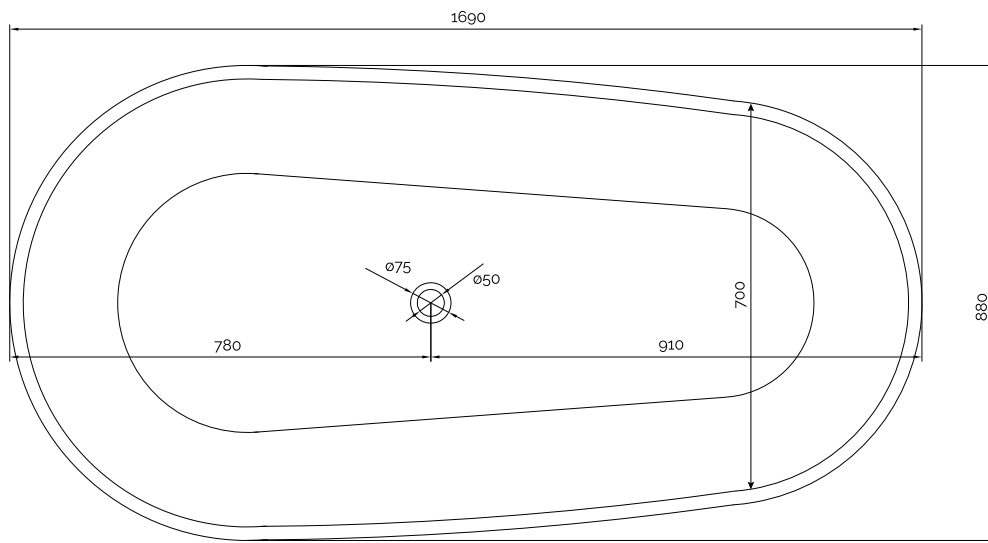

# Hammershus bathtub

10 year  
guarantee  
Acovi®

timeless  
danish  
design

made  
to  
measure

# Hammershus bathtub

## SPECIFICATIONS

<b>SKU:</b>	40030014
<b>EAN13:</b>	5700400300148
<b>Colour:</b>	Matte white
<b>Litre:</b>	300 overflow
<b>Size product:</b>	55cm / 169cm / 88cm net
<b>Weight product:</b>	165kg net
<b>Size packaging:</b>	70cm / 179cm / 98cm brutto
<b>Weight packaging:</b>	205kg brutto
<b>Material:</b>	Acovi® Solid Surface