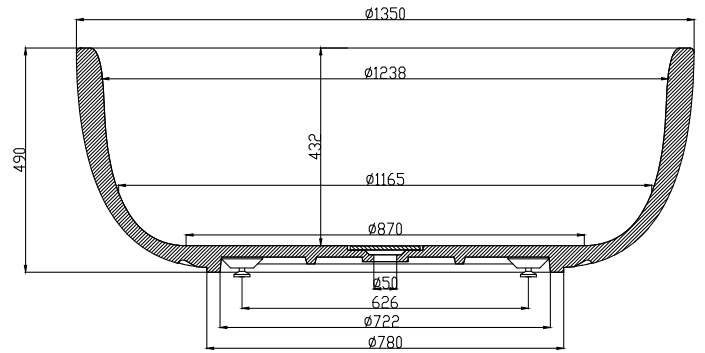

Tromsø bathtub

10 year
guarantee
Acovi®

timeless
danish
design

made
to
measure

Tromsø bathtub

SPECIFICATIONS

SKU:	40030004
EAN13:	5700400300049
Colour:	Matte white
Litre:	400 overflow
Size product:	48cm / 135cm / 135cm net
Weight product:	150kg net
Size packaging:	64cm / 145cm / 145cm brutto
Weight packaging:	195kg brutto
Material:	Acovi® Solid Surface

10 year guarantee on Acovi® products against internal breakage and on colour fastness.

Bathtub is inclusive waste, trap and 80cm drain hose.

The trap has a drain of 3,8 cm

10 year
guarantee
Acovi®

timeless
danish
design

made
to
measure