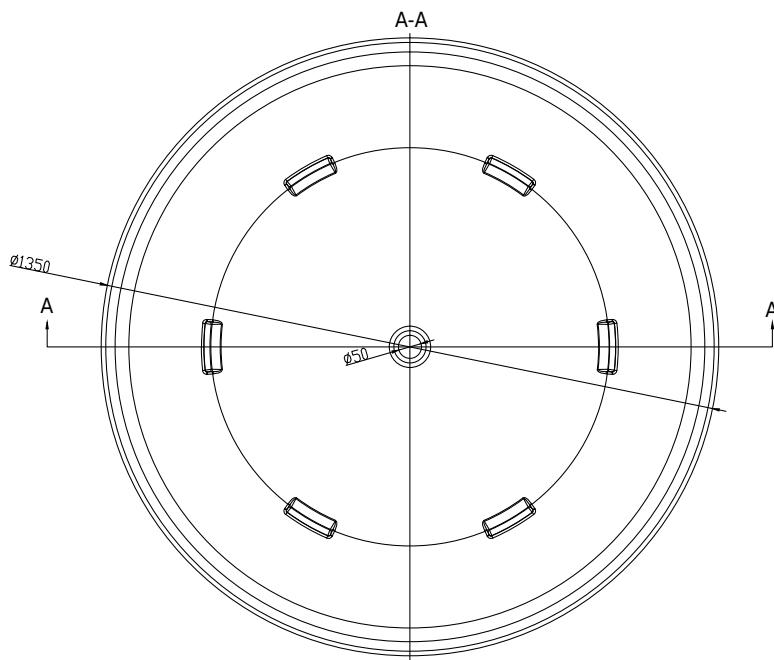

Tromsø bathtub

10 year
guarantee
Acovi®

timeless
danish
design

made
to
measure

Tromsø bathtub

SPECIFICATIONS

SKU:	40030004
EAN13:	5700400300049
Colour:	Matte white
Litre:	400 overflow
Size product:	48cm / 135cm / 135cm net
Weight product:	150kg net
Size packaging:	64cm / 145cm / 145cm brutto
Weight packaging:	195kg brutto
Material:	Acovi® Solid Surface

10 year guarantee on Acovi® products against internal breakage and on colour fastness.

Bathtub is inclusive waste, trap and 80cm drain hose.

The trap has a drain of 3,8 cm

10 year
guarantee
Acovi®

timeless
danish
design

made
to
measure