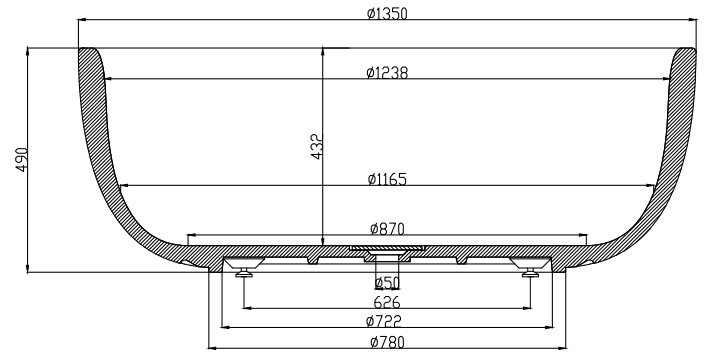

Tromsø bathtub

10 year
guarantee
Acovi®

timeless
danish
design

made
to
measure

Tromsø bathtub

SPECIFICATIONS

SKU:	40030004
EAN13:	5700400300049
Colour:	Matte white
Litre:	400 overflow
Size product:	48cm / 135cm / 135cm netto
Weight product:	150kg netto
Size packaging:	64cm / 145cm / 145cm brutto
Weight packaging:	195kg brutto
Material:	Acovi® Solid Surface

10 year guarantee on Acovi® products against internal breakage and on colour fastness.

Bathtub is inclusive waste, trap and 80cm drain hose.

The trap has a drain of 3,8 cm

10 year
guarantee
Acovi®

timeless
danish
design

made
to
measure