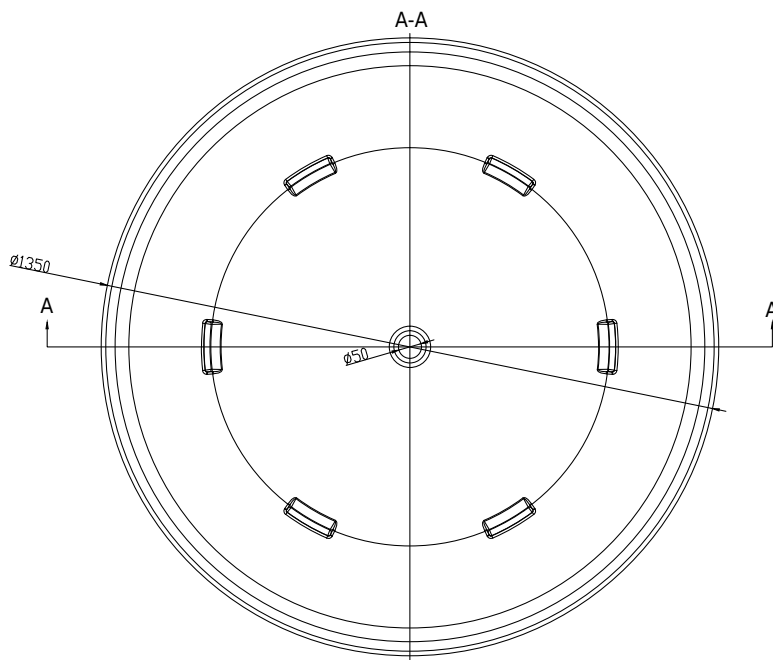

Tromsø bathtub

10 year
guarantee
Acovi®

timeless
danish
design

made
to
measure

Tromsø bathtub

SPECIFICATIONS

SKU:	40030004
EAN13:	5700400300049
Colour:	Matte white
Litre:	400 overflow
Size product:	48cm / 135cm / 135cm netto
Weight product:	150kg netto
Size packaging:	64cm / 145cm / 145cm brutto
Weight packaging:	195kg brutto
Material:	Acovi® Solid Surface

10 year guarantee on Acovi® products against internal breakage and on colour fastness.

Bathtub is inclusive waste, trap and 80cm drain hose.

The trap has a drain of 3,8 cm

10 year
guarantee
Acovi®

timeless
danish
design

made
to
measure