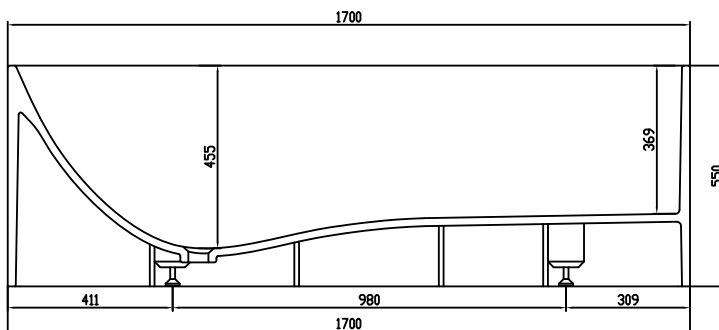

Lövestad 170 bathtub

10 year
guarantee
Acovi®

timeless
danish
design

made
to
measure