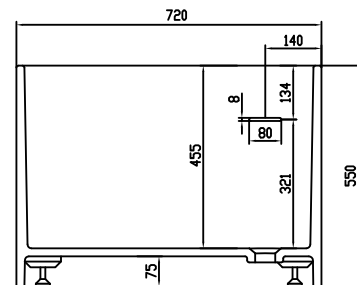

Lövestad 170 bathtub

10 year
guarantee
Acovi®

timeless
danish
design

made
to
measure