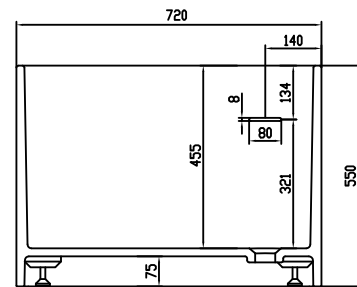

Lövestad 170 bathtub

10 year
guarantee
Acovi®

timeless
danish
design

made
to
measure