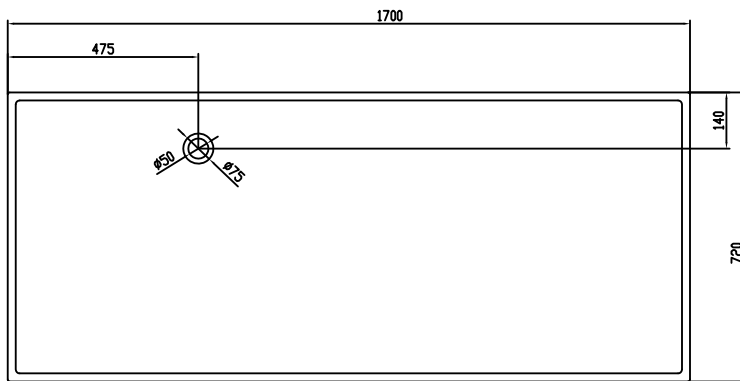

Lövestad 170 bathtub

10 year
guarantee
Acovi®

timeless
danish
design

made
to
measure

Lövestad 170 bathtub

SPECIFICATIONS

SKU:	40030006
EAN13:	5700400300063
Colour:	Matte white
Litre:	310 overflow
Size product:	55cm / 170cm / 72cm net
Weight product:	150kg net
Size packaging:	70cm / 180cm / 82cm brutto
Weight packaging:	195kg brutto
Material:	Acovi® Solid Surface

10 year guarantee on Acovi® products against internal breakage and on colour fastness.

Bathtub is inclusive waste, trap and 80cm drain hose.

Bathtub has an overflow.

The trap has a drain of 3,8 cm

10 year
guarantee
Acovi®