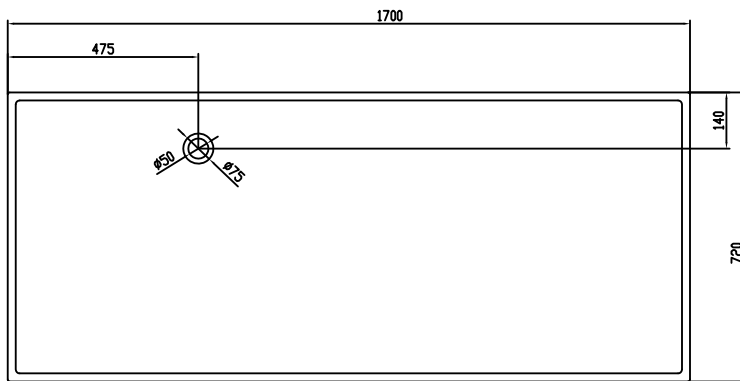

Lövestad 170 bathtub

10 year
guarantee
Acovi®

timeless
danish
design

made
to
measure