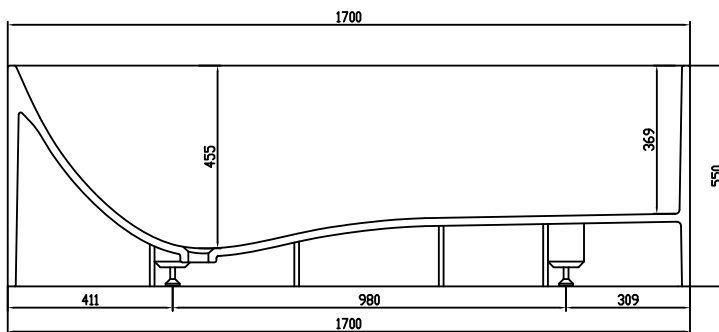

Lövestad 170 bathtub

10 year
guarantee
Acovi®

timeless
danish
design

made
to
measure