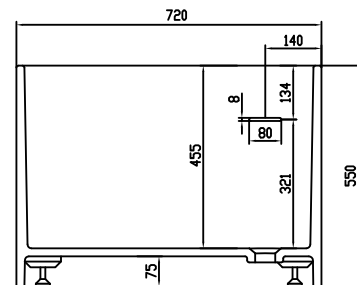

Lövestad 170 bathtub

10 year
guarantee
Acovi®

timeless
danish
design

made
to
measure

Lövestad 170 bathtub

SPECIFICATIONS

SKU:	40030006
EAN13:	5700400300063
Colour:	Matte white
Litre:	310 overflow
Size product:	55cm / 170cm / 72cm net
Weight product:	150kg net
Size packaging:	70cm / 180cm / 82cm brutto
Weight packaging:	195kg brutto
Material:	Acovi® Solid Surface