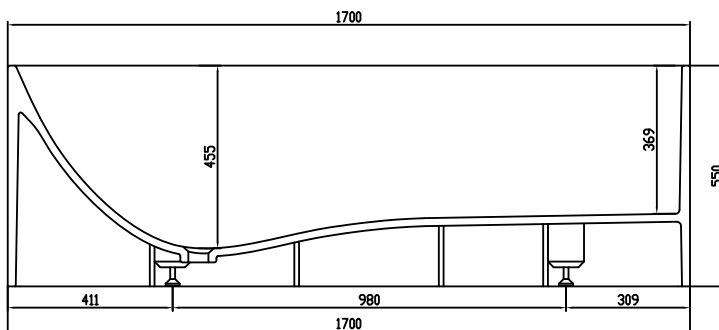

Lövestad 170 bathtub

10 year
guarantee
Acovi®

timeless
danish
design

made
to
measure

Lövestad 170 bathtub

SPECIFICATIONS

SKU:	40030006
EAN13:	5700400300063
Colour:	Matte white
Litre:	310 overflow
Size product:	55cm / 170cm / 72cm net
Weight product:	150kg net
Size packaging:	70cm / 180cm / 82cm brutto
Weight packaging:	195kg brutto
Material:	Acovi® Solid Surface

10 year guarantee on Acovi® products against internal breakage and on colour fastness.

Bathtub is inclusive waste, trap and 80cm drain hose.

Bathtub has an overflow.

The trap has a drain of 3,8 cm

10 year
guarantee
Acovi®