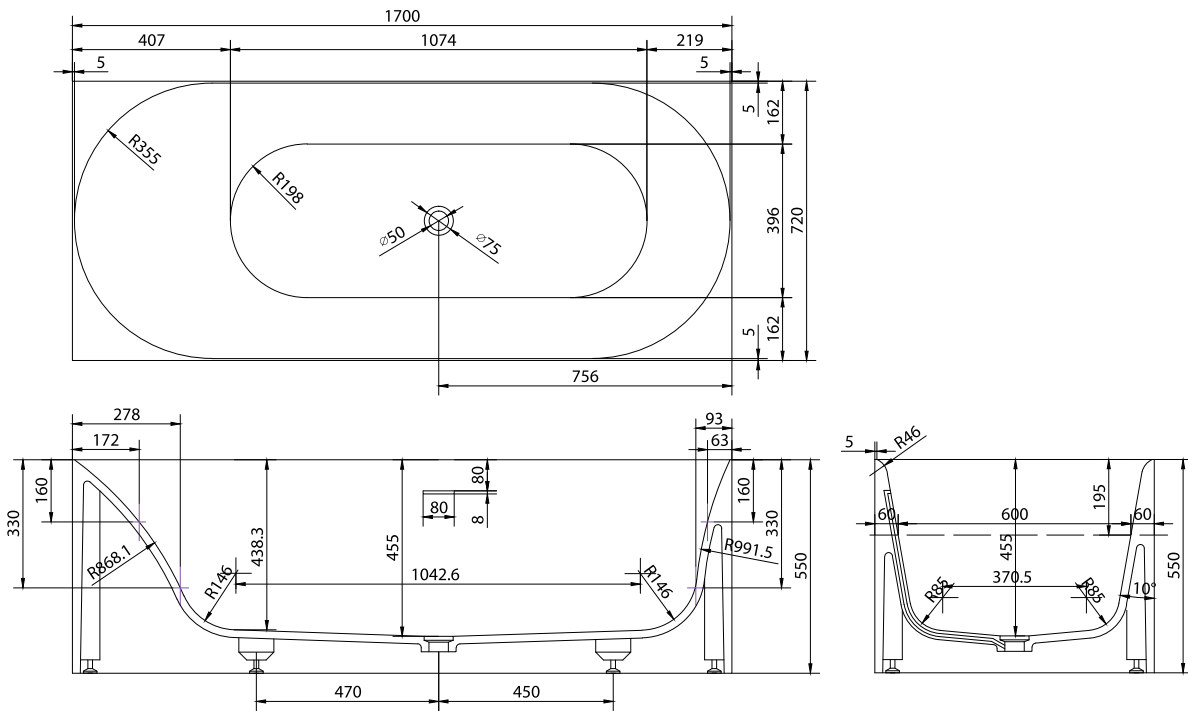

# SQ1 bathtub

SKU: 40030034

<b>Colour:</b>	Matte white
<b>Litre:</b>	260 overflow
<b>Size H/L/D:</b>	55cm / 170cm / 72cm
<b>Weight:</b>	192kg netto

## SQ1 bathtub details:

SQ1 freestanding bathtub designed by Mikal Harrsen for Copenhagen Bath.