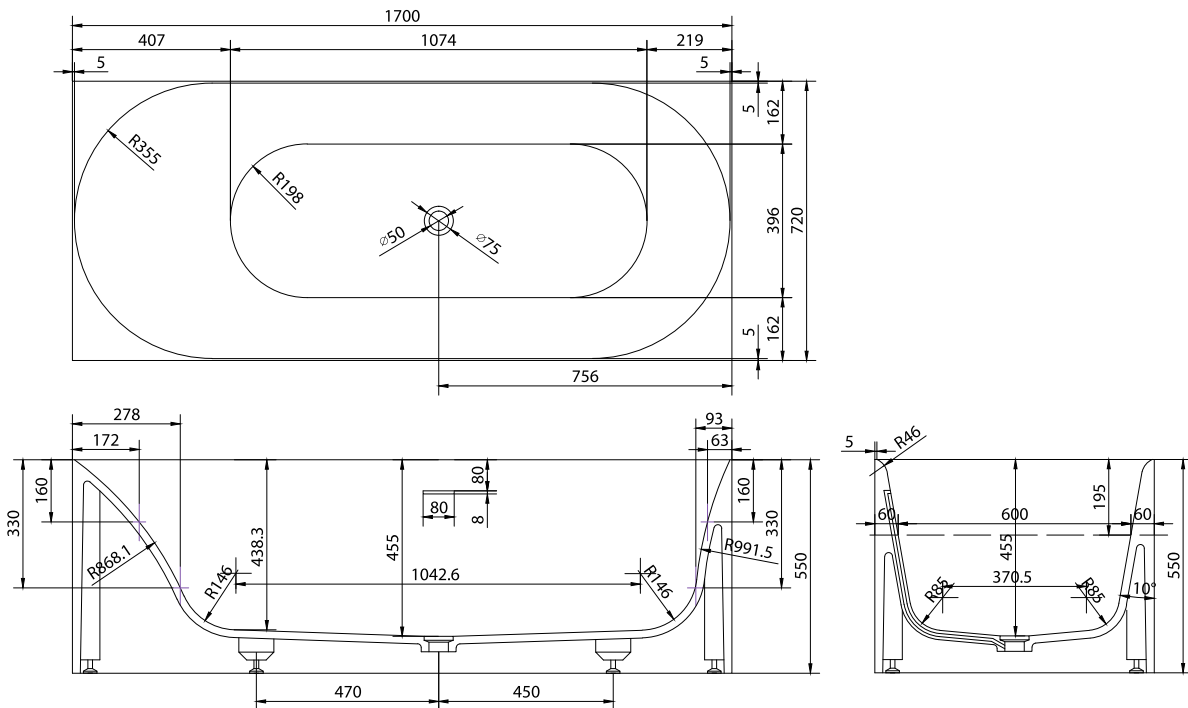

SQ1 bathtub

SKU: 40030034

Colour: Matte white
Litre: 260 overflow
Size: 55cm / 170cm / 72cm
Weight: 192kg netto

SQ1 bathtub details:

Please note that there may be a tolerance of ± 5 mm as all products are hand sanded.