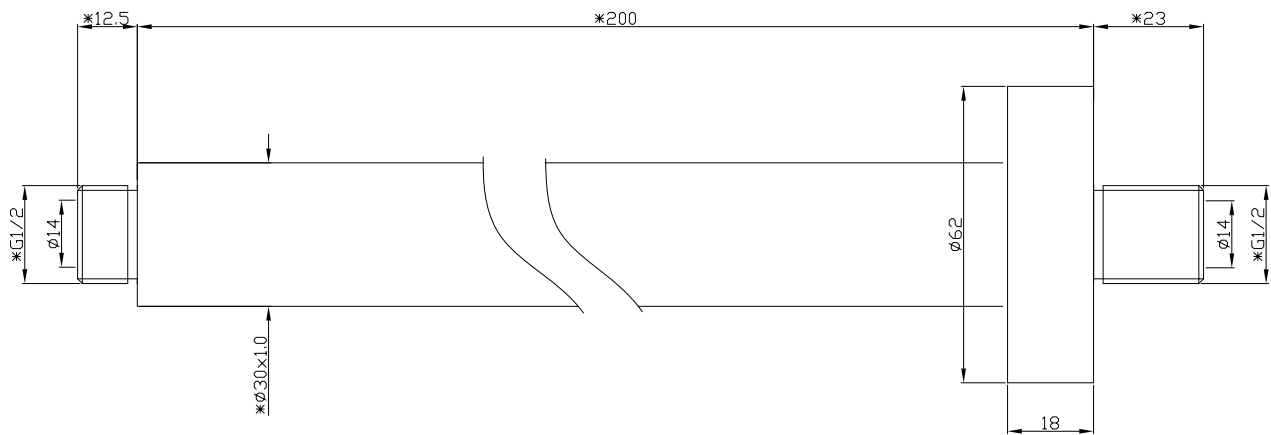

Copenhagen Bath
Roskildevej 394
DK-2610 Rødovre
VAT no.: DK32648622
Phone: 02476468850
contact@copenhagenbath.co.uk
www.copenhagenbath.co.uk

Shower arm ceiling

SKU: 60060019

Colour: Polished steel
Size H/L/D: 3cm / 20cm / 3cm
Weight: 0.3kg net

Shower arm ceiling details: