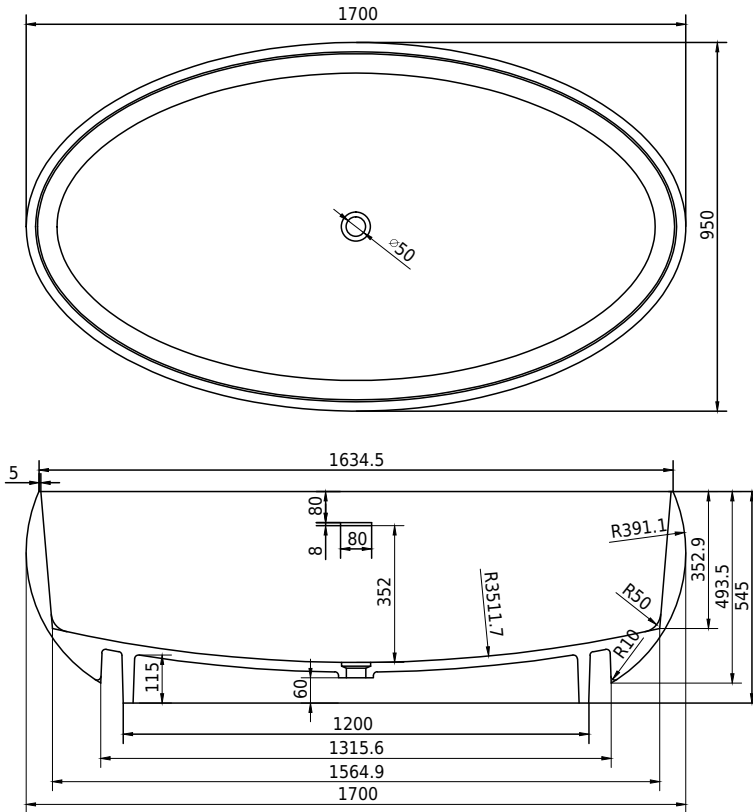

Copenhagen Bath

Roskildevej 394
DK-2610 Rødovre
VAT no.: DK32648622
Phone: 02476468850
contact@copenhagenbath.co.uk
www.copenhagenbath.co.uk

Rosenborg bathtub

SKU: 40030035

Colour:	Matte white
Litre:	340 overflow
Size H/L/D:	55cm / 170cm / 95cm
Weight:	185kg net

Rosenborg bathtub details:

Rosenborg bathtub is designed by Copenhagen Bath and is made of 100% Acovi solid surface.

Please note that there may be a tolerance of ± 5 mm as all products are hand sanded.