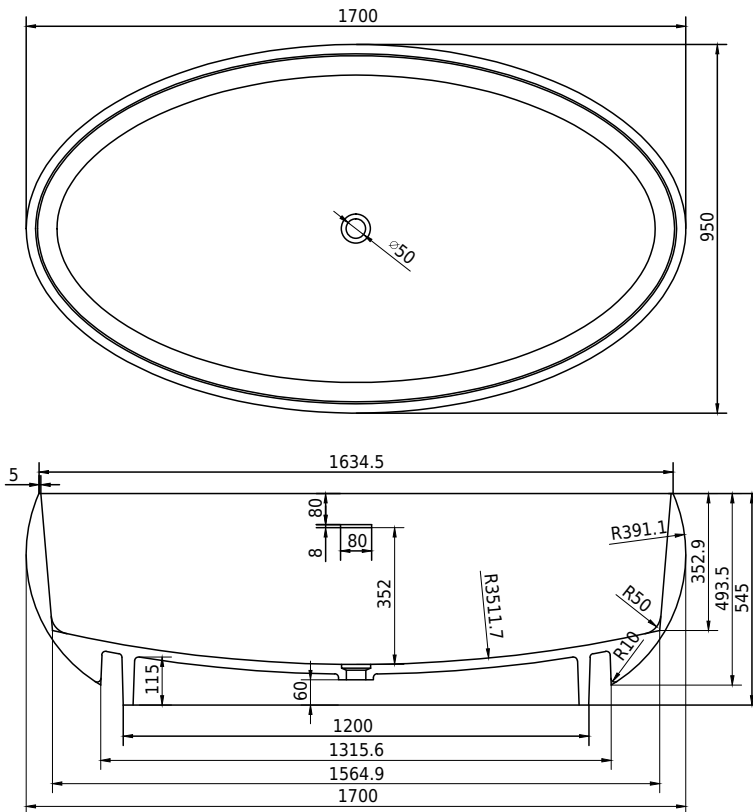

Copenhagen Bath

Roskildevej 394

DK-2610 Rødovre

VAT no.: DK32648622

Phone: 02476468850

contact@copenhagenbath.co.uk

www.copenhagenbath.co.uk

Rosenborg bathtub

SKU: 40030035

Colour:	Matte white
Litre:	340 overflow
Size H/L/D:	55cm / 170cm / 95cm
Weight:	185kg netto

Rosenborg bathtub details:

Rosenborg bathtub is designed by Copenhagen Bath and is made of 100% Acovi solid surface.