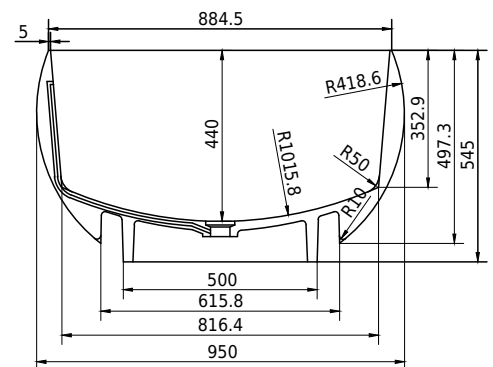

Copenhagen Bath

Roskildevej 394

DK-2610 Rødovre

VAT no.: DK32648622

Phone: 02476468850

contact@copenhagenbath.co.uk

www.copenhagenbath.co.uk

Rosenborg bathtub

SKU: 40030035

Colour:	Matte white
Litre:	340 overflow
Size H/L/D:	55cm / 170cm / 95cm
Weight:	185kg netto

Rosenborg bathtub details:

Rosenborg bathtub is designed by Copenhagen Bath and is made of 100% Acovi solid surface.