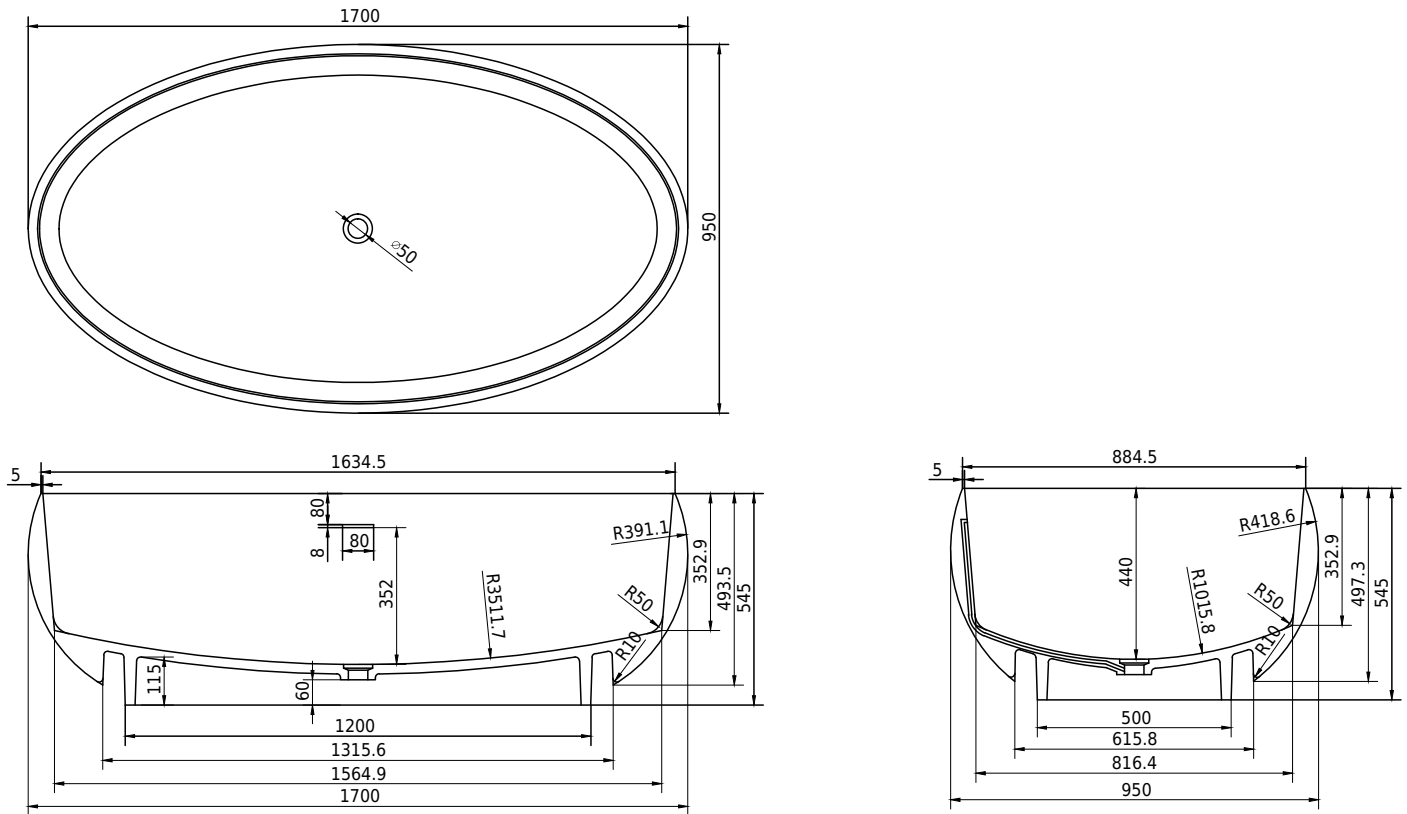

Copenhagen Bath

Roskildevej 394

DK-2610 Rødovre

VAT no.: DK32648622

Phone: 02476468850

contact@copenhagenbath.co.uk

www.copenhagenbath.co.uk

Rosenborg bathtub

SKU: 40030035

Colour:	Matte white
Litre:	340 overflow
Size H/L/D:	55cm / 170cm / 95cm
Weight:	185kg net

Rosenborg bathtub details:

Rosenborg bathtub is designed by Copenhagen Bath and is made of 100% Acovi solid surface.

Please note that there may be a tolerance of ± 5 mm as all products are hand sanded.