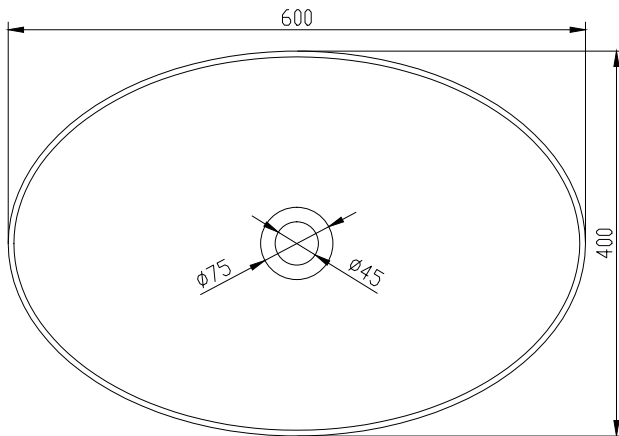

Norsjö oval basin

SKU: 40010175

Colour:	Matte white
Size H/L/D:	14.5cm / 60cm / 40cm
Weight:	7kg net

Norsjö oval basin details:

Super elegant freestanding wash basin with thin sides. The basin is made in Acovi composite, which is a pore-free material that is easy to clean.