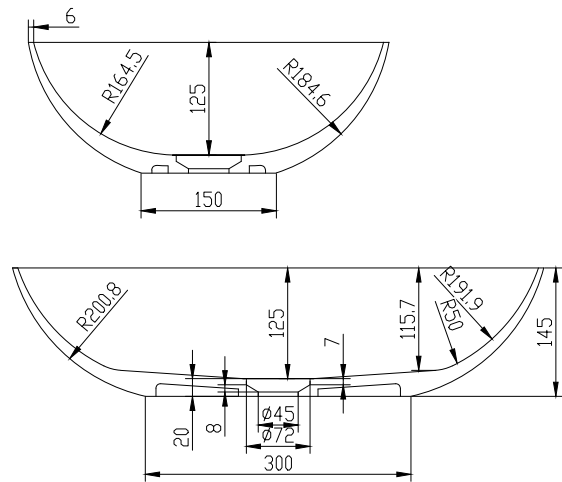

Norsjö oval basin

SKU: 40010175

Colour:	Matte white
Size H/L/D:	14.5cm / 60cm / 40cm
Weight:	7kg net

Norsjö oval basin details:

Super elegant freestanding wash basin with thin sides. The basin is made in Acovi composite, which is a pore-free material that is easy to clean.