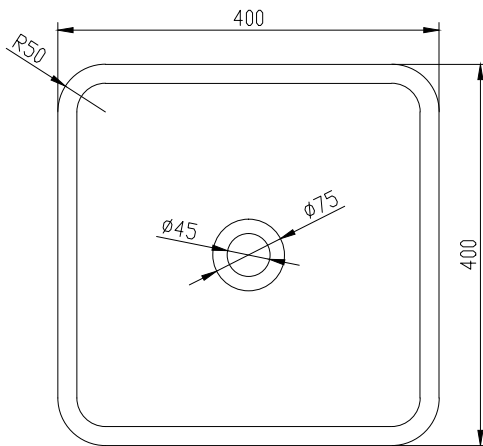

Copenhagen Bath

Roskildevej 394
DK-2610 Rødovre
VAT no.: DK32648622
Phone: 02476468850
contact@copenhagenbath.co.uk
www.copenhagenbath.co.uk

Rosenborg 40 square basin

SKU: 40010176

ø65mm hole for countertop

Colour: Matte white
Size H/L/D: 11.2cm / 40cm / 40cm
Weight: 7kg net

Rosenborg 40 square basin details:

Square wash basin with rounded corners and edges made of 100% Acovi® solid surface.