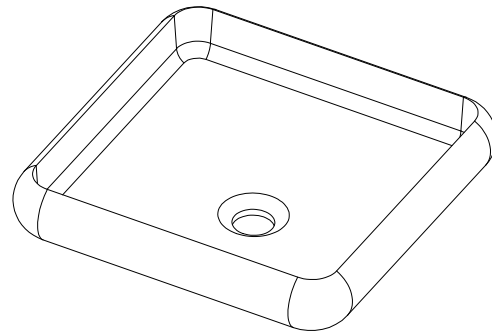

Copenhagen Bath

Roskildevej 394
DK-2610 Rødovre
VAT no.: DK32648622
Phone: 02476468850
contact@copenhagenbath.co.uk
www.copenhagenbath.co.uk

Rosenborg 40 square basin

SKU: 40010176

ø65mm hole for countertop

Colour: Matte white
Size H/L/D: 11.2cm / 40cm / 40cm
Weight: 7kg net

Rosenborg 40 square basin details:

Square wash basin with rounded corners and edges made of 100% Acovi® solid surface.