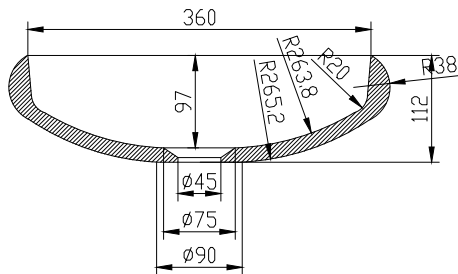

Copenhagen Bath

Roskildevej 394
DK-2610 Rødovre
VAT no.: DK32648622
Phone: 02476468850
contact@copenhagenbath.co.uk
www.copenhagenbath.co.uk

Rosenborg 40 square basin

SKU: 40010176

ø65mm hole for countertop

Colour: Matte white
Size H/L/D: 11.2cm / 40cm / 40cm
Weight: 7kg net

Rosenborg 40 square basin details:

Square wash basin with rounded corners and edges made of 100% Acovi® solid surface.