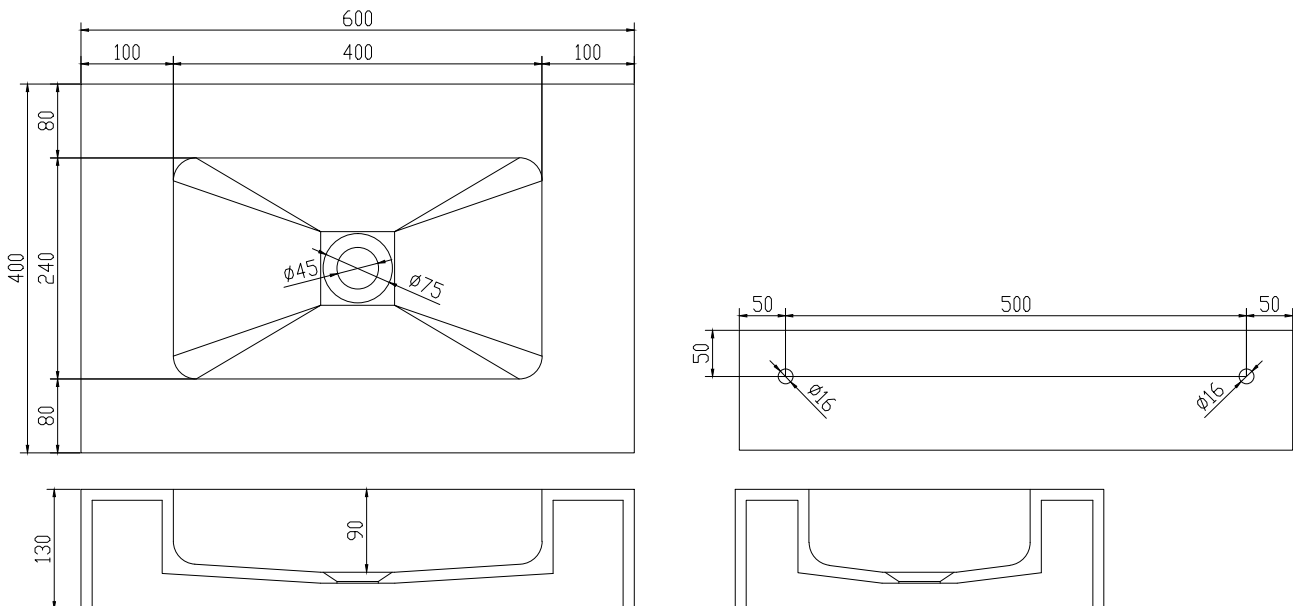

Furesø 60 basin

SKU: 40010178

Colour:	Matte white
Size H/L/D:	13cm / 60cm / 40cm
Weight:	13.88kg net

Furesø 60 basin details:

Furesø 60 wash basin with sharp corners and edges on the outside and rounded corners and edges on the inside which makes it very easy to maintain. The wash basin is made of 100% Acovi solid surface. Can be ordered in different sizes.