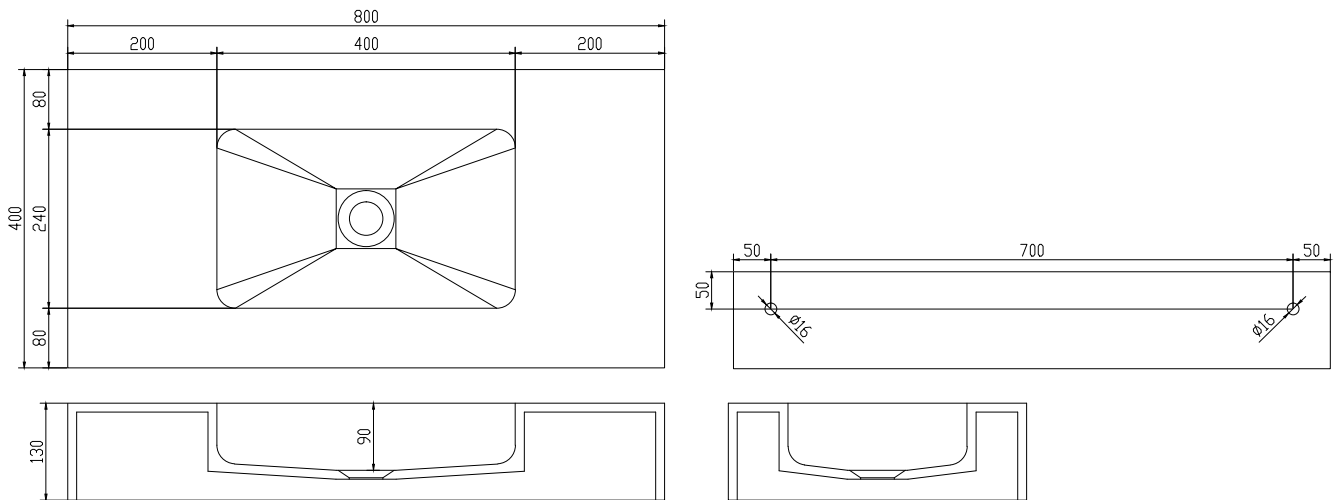

## Furesø 80 basin

SKU: 40010179

**Colour:** Matte white  
**Size H/L/D:** 13cm / 80cm / 40cm  
**Weight:** 15.4kg net

### Furesø 80 basin details:

Furesø 80 wash basin with sharp corners and edges on the outside and rounded corners and edges on the inside which makes it very easy to maintain. The wash basin is made of 100% Acovi solid surface. Can be ordered in different sizes.