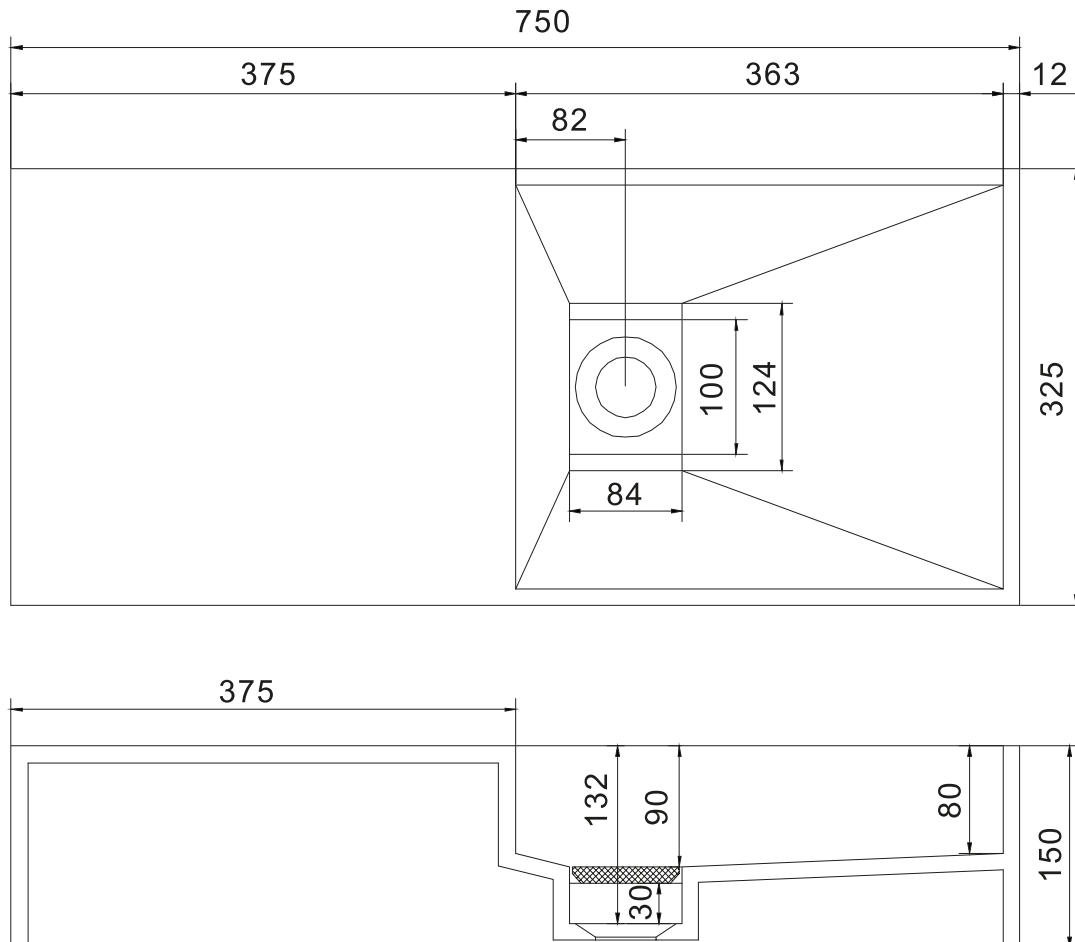

Nordland 75 basin

SKU: 40010038

| | |
|--------------------|----------------------|
| Colour: | Matte white |
| Size H/L/D: | 15cm / 75cm / 32.5cm |
| Weight: | 15kg net |

Nordland 75 basin details:

This ultra-exclusive Acovi wash basin, in a simple style with built in waste, is now available as a new model. This model is different in that, a smaller plate is covering the waste, instead of a visible waste. This gives the basin an extra fine finish. The wash basin can be mounted directly on the wall or counter top mounted. The basin can be reverse mounted.